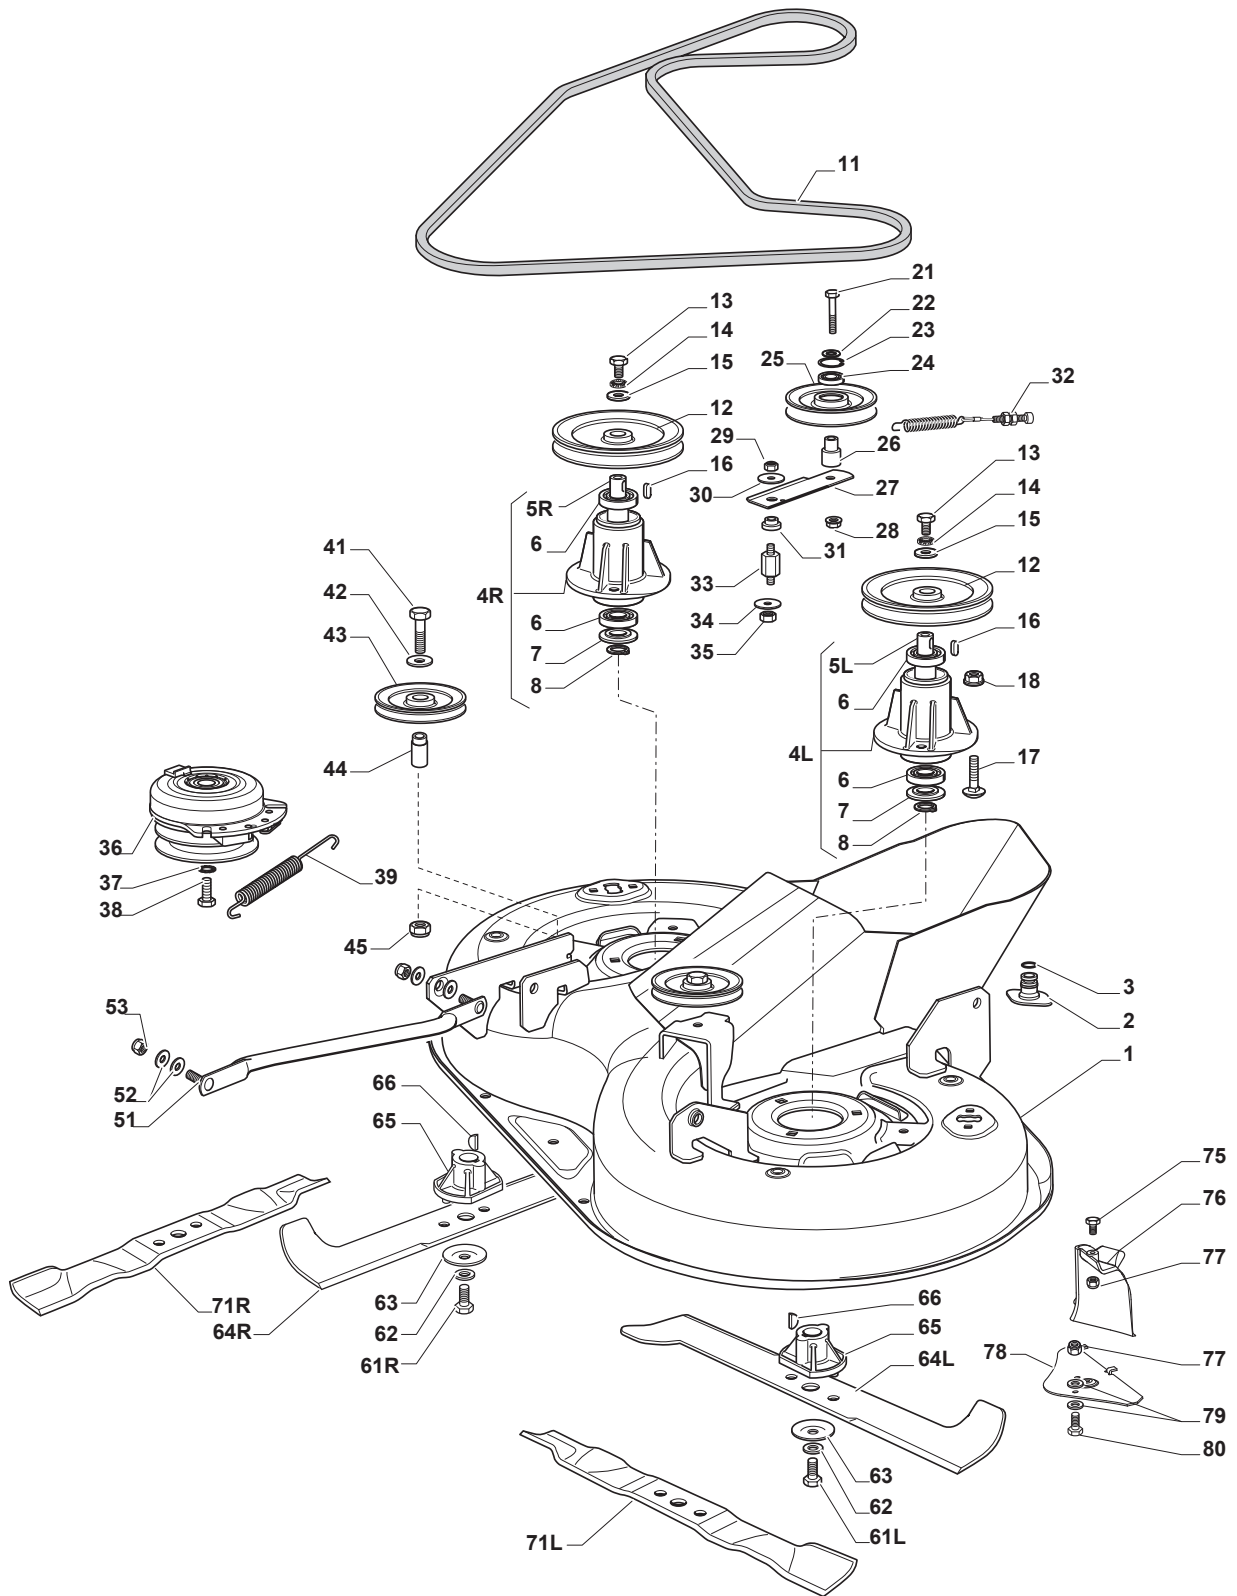

CODICE 94526

MP 84

Ride-on 84 Cutting Plate

Issue 19 - 2015

Fig.	Q.ty	Part No	Description	Notes
65	2	125463200/0	Blade Hub	
66	2	112139100/0	Key	
71L	1	182004361/0	Left Mulching Blade	
71R	1	182004360/0	Right Mulching Blade	
75	3	112791213/1	Screw	
76	1	325140108/0	Deflector	
77	4	112154510/0	Nut	
78	1	325785418/0	Support	
79	4	112523040/0	Washer	
80	1	112790781/0	Screw