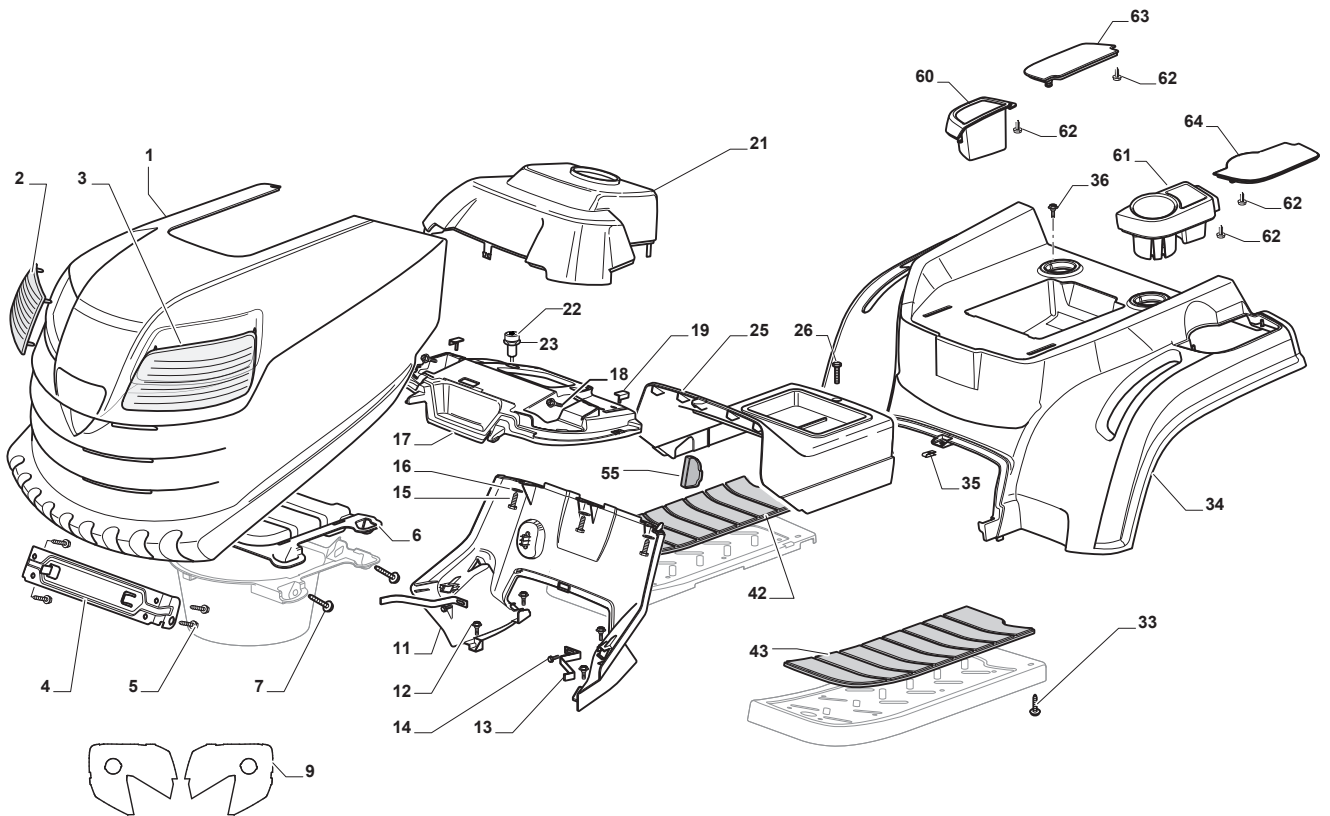

CODICE 94526

MP 84

Ride-on 84 Body

Issue 19 - 2015

Fig.	Q.ty	Part No	Description	Notes
1	1	325076899/0	Engine Hood Black	
1	1	325076916/0	Engine Hood White	
1	1	382076954/0	Engine Hood Red	
1	1	382076955/0	Engine Hood Yellow	
1	1	382076958/0	Engine Hood Grey	
2	1	325410887/0	Right Grill	
3	1	325410888/0	Left Grill	
4	1	325785317/0	Engine Hood Support	
5	4	112735403/0	Screw	
6	1	325263302/1	Air Intake Grill	
7	4	112728692/0	Screw	
9	1	114363452/0	Label	
11	1	325785298/0	Dashboard Support	
12	4	125943010/0	Screw	
13	2	325270325/0	Guide	
14	2	112735599/0	Screw	
15	3	112735406/0	Screw	
16	3	112523040/0	Washer	
17	1	325120259/0	Dashboard	
18	2	125943010/0	Screw	
19	2	325260003/0	Grommet	
21	1	325120203/0	Cover	
22	1	325605003/0	Button	
23	1	325256250/0	Screw Ring	
25	1	325110383/1	Cover, Red	
25	1	325110396/1	Central Cover, Yellow	
25	1	325110397/1	Cover, Black	
25	1	325110398/1	Cover, Grey	
25	1	325110423/0	Cover, White	
26	1	125943010/0	Screw	
33	4	112735406/0	Screw	
34	1	325110432/0	Red Wheels Cover	
34	1	325110433/0	White Wheels Cover	
34	1	325110435/0	Black Wheels Cover	
34	1	325110438/0	Yellow Wheels Cover	
34	1	325110442/0	Grey Wheels Cover	
35	1	112437506/0	Plate	
36	2	125943010/0	Screw	
42	1	325110384/0	Right Footboard Cover	
43	1	325110385/0	Left Footboard Cover	
55	1	325207191/0	Plate	
60	1	325207198/0	Cover	
61	1	325207199/0	Cover	
62	4	112735403/0	Screw	
63	1	325207196/0	Cover	
64	1	325207197/0	Cover