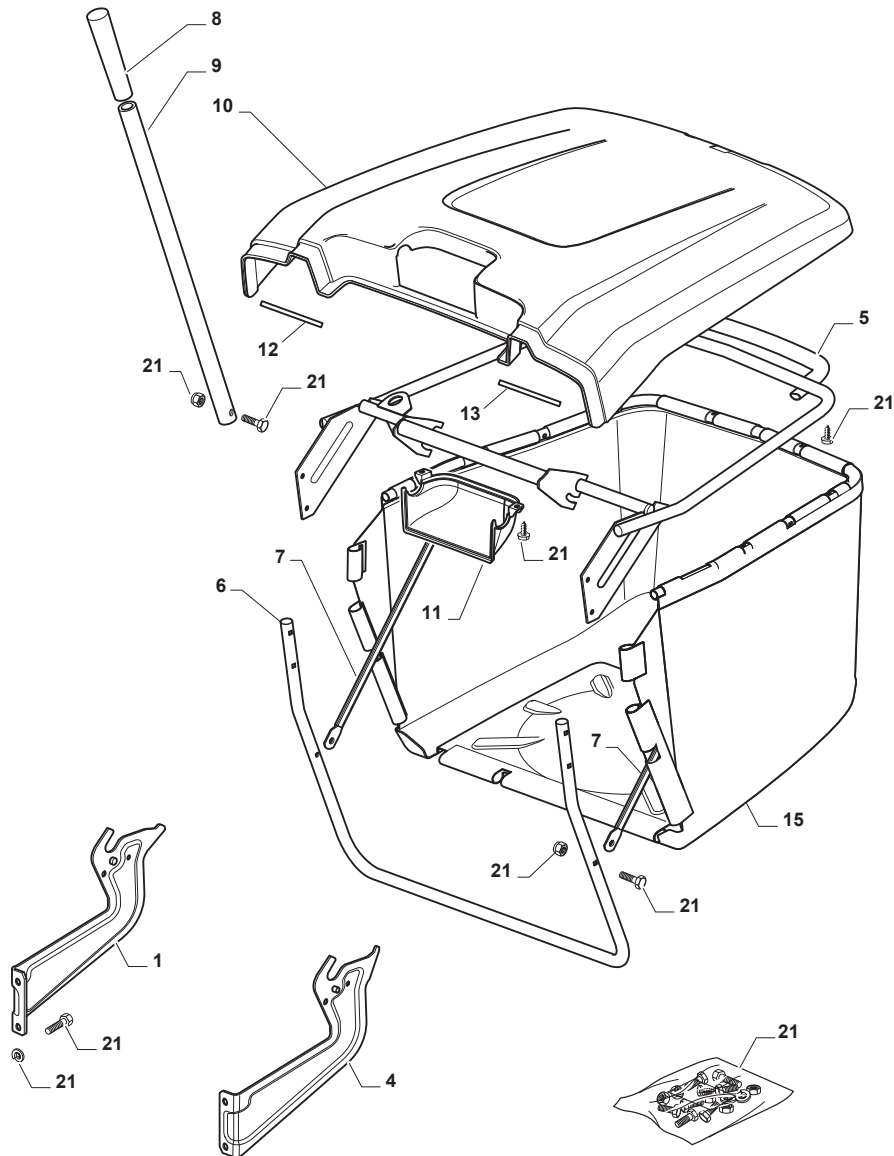

MP 84

Ride-on 84 Grasscatcher

Issue 19 - 2015

Fig.	Q.ty	Part No	Description	Notes
1	1	325785377/0	Support	
4	1	325785383/0	Support	
5	1	382800139/0	Upper Frame	
6	1	382800141/0	Front Frame	
7	2	325650149/0	Stiffening	
8	1	125394508/0	Knob	
9	1	325869087/0	Rod	
10	1	325110431/0	Red Grass-Catcher Cover	
10	1	325110434/0	White Grass-Catcher Cover	
10	1	325110436/0	Black Grass-Catcher Cover	
10	1	325110439/0	Yellow Grass-Catcher Cover	
10	1	325110447/0	Green Grass-Catcher Cover	
11	1	325207195/0	Handle Cover	
12	1	125270802/0	Seal	
13	1	125270803/0	Seal	
15	1	182105947/0	Grasscatcher	
21	1	382180123/0	Screw