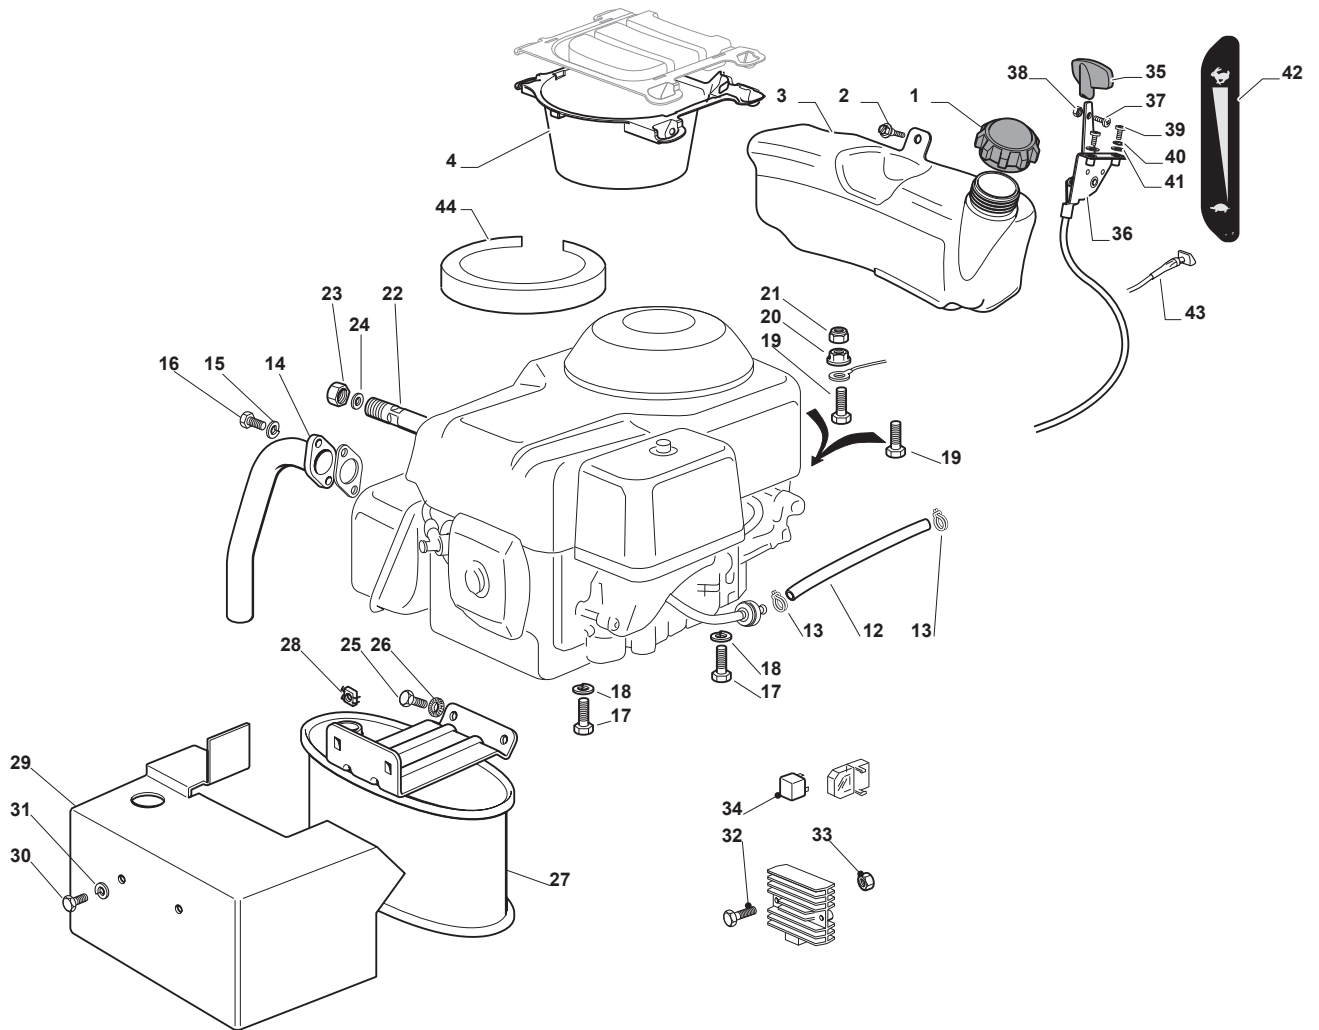

Fig.	Q.ty	Part No	Description	Notes
1	1	125795001/1	Cap	
2	4	125943010/0	Screw	
3	1	325735126/0	Fuel Tank	
4	1	325108044/1	Conveyor	
12	1	325869057/0	Connecting Tube	
13	2	118375051/1	Fair Led	
14	1	112583500/0	Grower	
15	2	112583500/0	Grower	
16	2	112793102/0	Screw	
17	2	112735802/0	Screw	
18	2	112583500/0	Grower	
19	2	112691100/0	Screw	
20	2	112154210/0	Nut	
21	1	112155000/0	Nut	
22	1	127598060/0	Oil Discharge Extension	
23	1	118737849/0	Plug	
24	1	118401001/1	Oil Seal	
25	2	112792611/0	Screw	
26	2	112540260/0	Grower	
27	1	182750010/0	Muffler	
28	2	112360425/0	Nut	
29	1	382598053/0	Muffler Protection	
30	2	125943012/0	Screw	
31	2	112583500/0	Grower	
32	2	112791213/1	Screw	
33	2	112154510/0	Nut	
34	1	133567000/0	Relay	
35	1	325394531/0	Knob	
36	1	184000251/1	Accelerator	
37	1	112726389/0	Screw	
38	1	112290800/0	Nut	
39	2	112726389/0	Screw	
40	2	112540020/0	Washer	
41	2	112521310/0	Washer	
42	1	114363697/0	Label	
43	1	125090006/0	Choke Control	
44	1	125730023/0	Intake Separator	