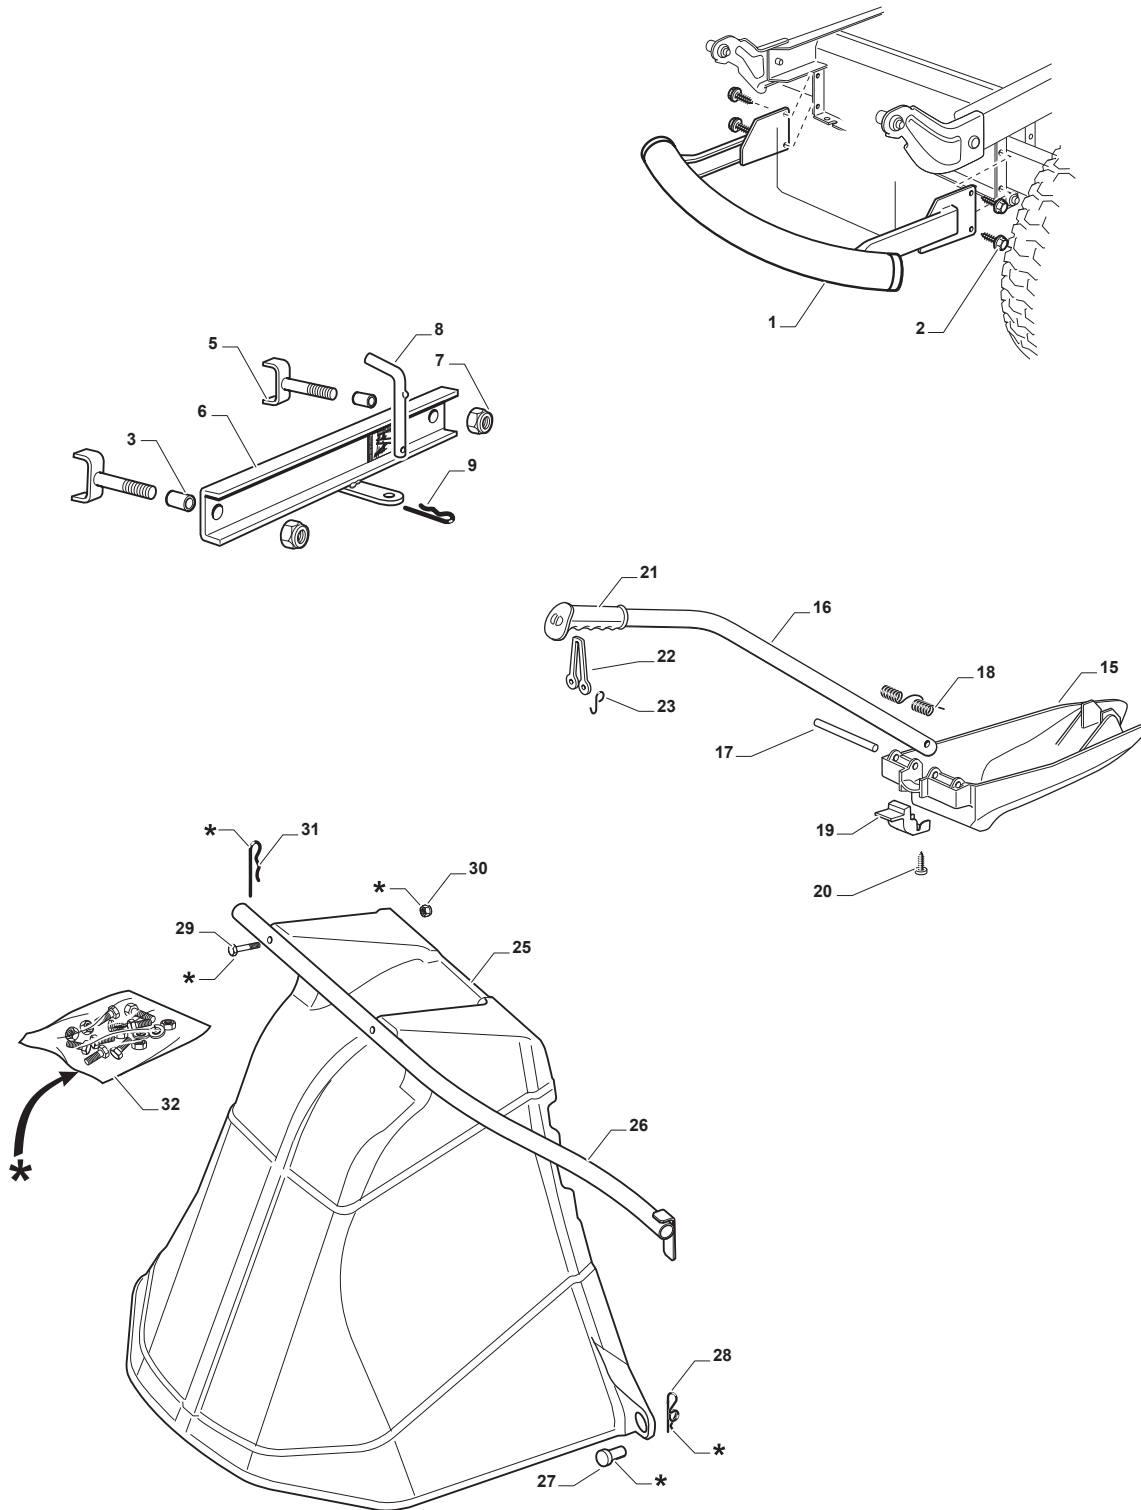

CODICE 94526

MP 84

Ride-on 84 Optionals On Request

Issue 19 - 2015

Fig.	Q.ty	Part No	Description	Notes
1	1	382869038/0	Muffler Protection	
2	4	125943008/0	Screw	
3	2	125160074/0	Spacer	
5	2	382650211/0	Stiffening	
6	1	382033119/0	Tow Bar Assy	
7	2	112155000/0	Nut	
8	1	125510021/1	Hitch Pin	
9	1	124487999/0	Spring Pin	
15	1	325140104/1	Deflector	
16	1	325394021/0	Handle	
17	1	125510077/0	Pin	
18	1	125430245/0	Spring	
19	1	325547320/0	Plate	
20	1	112735403/0	Screw	
21	1	325280000/1	Handgrip	
22	1	125840011/1	Tie Rod	
23	2	125253004/0	Mulch.Kit Fixing Hook	
25	1	325600093/0	Ejection Guard	
26	1	382869044/0	Support	
27	2	125510022/1	Pin	
29	2	112689515/0	Screw	
30	2	112154510/0	Nut	
31	1	124487999/0	Spring Pin	
32	1	382180028/0	Outfit, Screws	
28	2	125580040/0	Cotter Pin