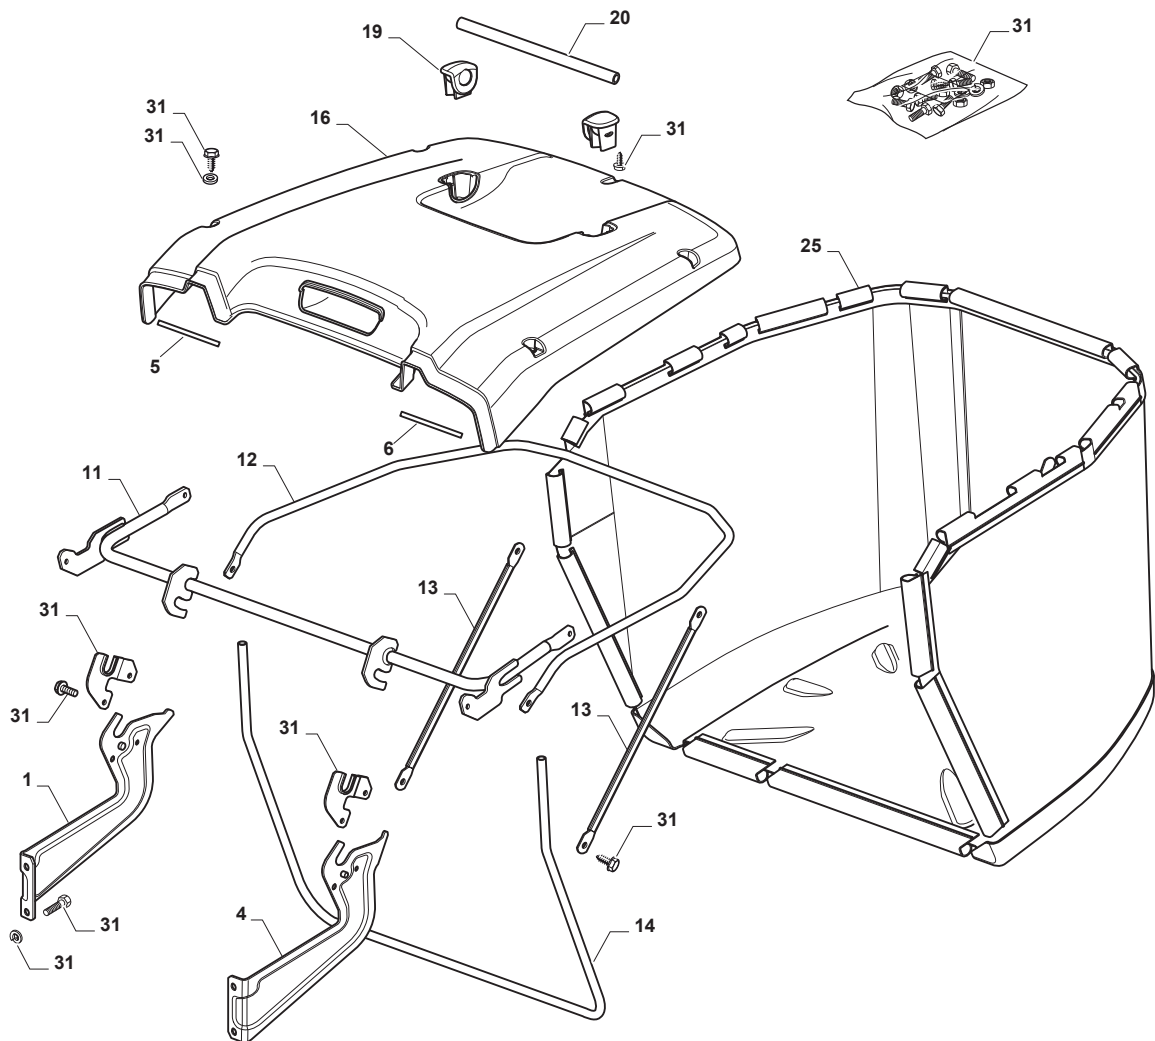

CODICE 94526

MP 84

Ride-on 84 Grasscatcher

Issue 19 - 2015

Fig.	Q.ty	Part No	Description	Notes
1	1	325785377/0	Support	
4	1	325785383/0	Support	
5	1	125270802/0	Seal	
6	1	125270803/0	Seal	
11	1	382800147/0	Upper Frame	
12	1	382800145/0	Upper Frame	
13	2	325650161/0	Stiffening	
14	1	382800143/0	Front Frame	
16	1	325110437/0	Black Grass-Catcher Cover	
19	2	325785417/0	Support	
20	1	325394538/0	Handle	
25	1	182105942/0	Grasscatcher	
31	1	382180122/0	Screw