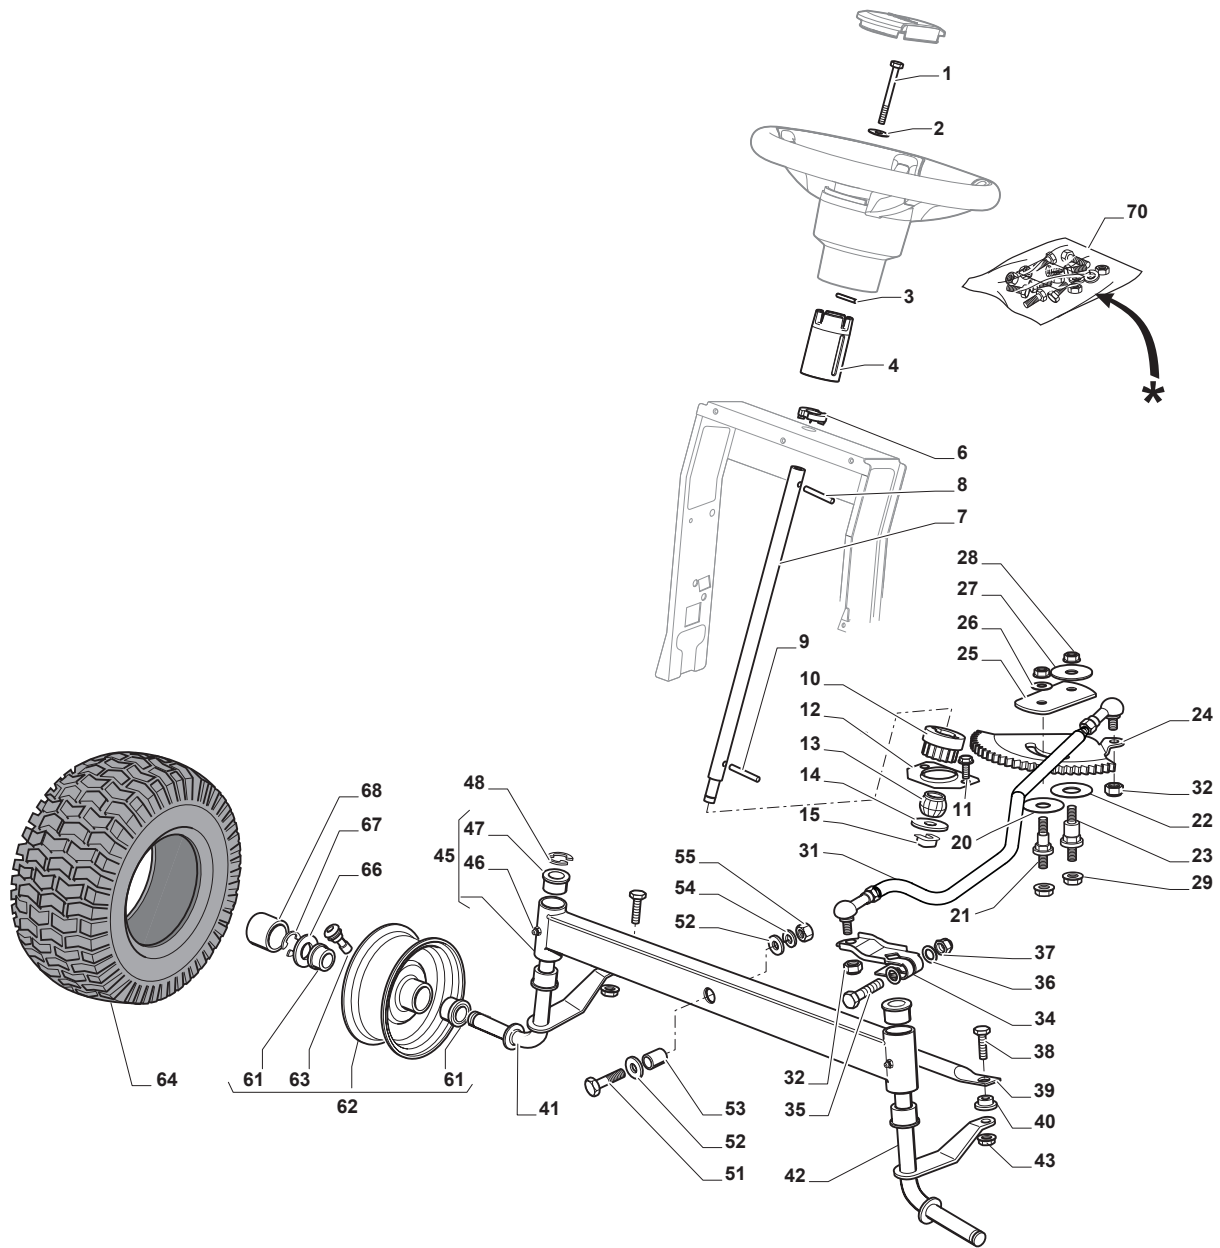

Fig.	Q.ty	Part No	Description	Notes
1	1	112692050/0	Screw	
2	1	112540260/0	Grower	
3	1	112523070/0	Washer	
4	1	382785266/0	Support	
6	1	325038008/0	Bushing	
7	1	125520007/0	Steering Column	
8	1	112620300/0	Spring	
9	1	112622650/0	Dowel pin	
10	1	125570003/0	Pinion	
11	2	127943051/0	Screw	
12	1	325785213/1	Support	
13	1	325743000/0	Joint	
14	1	112521370/0	Washer	
15	1	112436030/0	Plate	
20	1	322672151/0	Antifriction Washer	
21	1	125510104/0	Pin	
22	1	125670023/0	Washer	
23	1	125510109/0	Pin	
24	1	325735519/0	Steering Sector	
25	1	325547233/0	Plate	
26	1	112369500/0	Elastic Washer	
27	1	122160400/0	Elastic Disc	
28	2	112155010/0	Nut	
29	2	112155010/0	Nut	
31	1	382000665/1	Steering Rod	
32	2	112156602/0	Nut	
34	1	325318243/0	Lever	
35	1	112692390/0	Screw	
36	2	112521360/0	Washer	
37	1	112156602/0	Nut	
38	2	125510103/0	Pin	
39	1	325840029/0	Tie Rod	
40	2	325038007/0	Bushing	
41	1	382230369/0	Right Stub Axle	13 inch
41	1	382230373/0	Right Stub Axle	15 inch
42	1	382230371/0	Left Stub Axle	13 inch
42	1	382230375/0	Left Stub Axle	15 inch
43	2	112155000/0	Nut	
45	1	382034030/0	Equalizer With Bush And Lubricator	
46	2	112379511/0	Grease Dispenser	
47	4	125034002/1	Bushing	
48	1	112001010/0	Benzing Ring	
51	1	112692695/0	Screw	
52	2	112523100/0	Washer	
53	1	125160016/0	Spacer	
54	1	112587100/0	Grower	
55	1	112295300/0	Nut	
61	4	125122200/2	Bearing	
62	2	182000598/0	Rimm	
63	2	125950000/0	Valve	
64	2	125590014/0	Tyre	13 inch