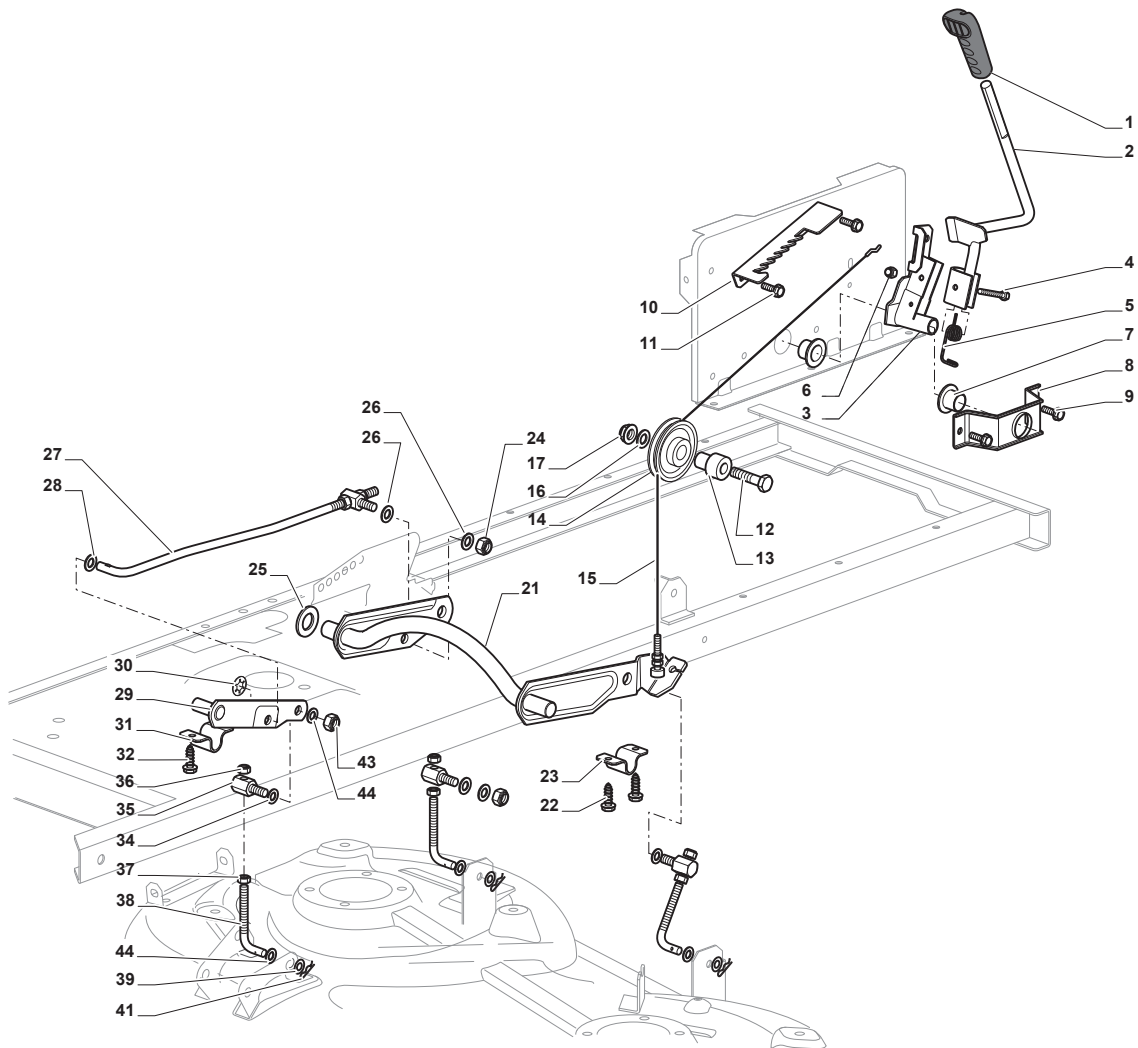

MP 84

Ride-on 84 Cutting Plate Lifting

Issue 19 - 2015

Fig.	Q.ty	Part No	Description	Notes
1	1	325394533/0	Knob	
2	1	382318255/0	Lever	
3	1	382318231/0	Axle	
4	1	112674700/0	Screw	
5	1	125430261/0	Spring	
6	1	112154510/0	Nut	
7	2	325038006/0	Bushing	
8	1	325785297/0	Support	
9	2	125943009/0	Screw	
10	1	325735515/0	Steering Sector	
11	2	125943009/0	Screw	
12	1	112793701/0	Screw	
13	1	125040636/0	Bushing	
14	1	125601579/0	Pulley	
15	1	382004620/0	Wire	
16	1	112523060/0	Washer	
17	1	112293201/0	Nut	
21	1	382318253/0	Axle	
22	4	112735599/0	Screw	
23	2	325547231/0	Plate	
24	1	112155000/0	Nut	
25	2	112521390/0	Washer	
26	2	325670011/0	Antifriction Washer	
27	1	382000569/1	Connecting Rod	
28	1	112521350/0	Washer	
29	1	382318237/0	Axle	
30	1	112604899/0	Crown Fastener	
31	1	325547231/0	Plate	
32	2	112735599/0	Screw	
34	3	325670008/1	Washer	
35	3	125510107/1	Pin	
36	3	112156602/0	Nut	
37	3	112295200/0	Nut	
38	3	125840012/0	Tie Rod	
39	3	325670008/1	Washer	
41	3	124487998/0	Cotter Pin	
43	3	112156602/0	Nut	
44	6	325670008/1	Washer	