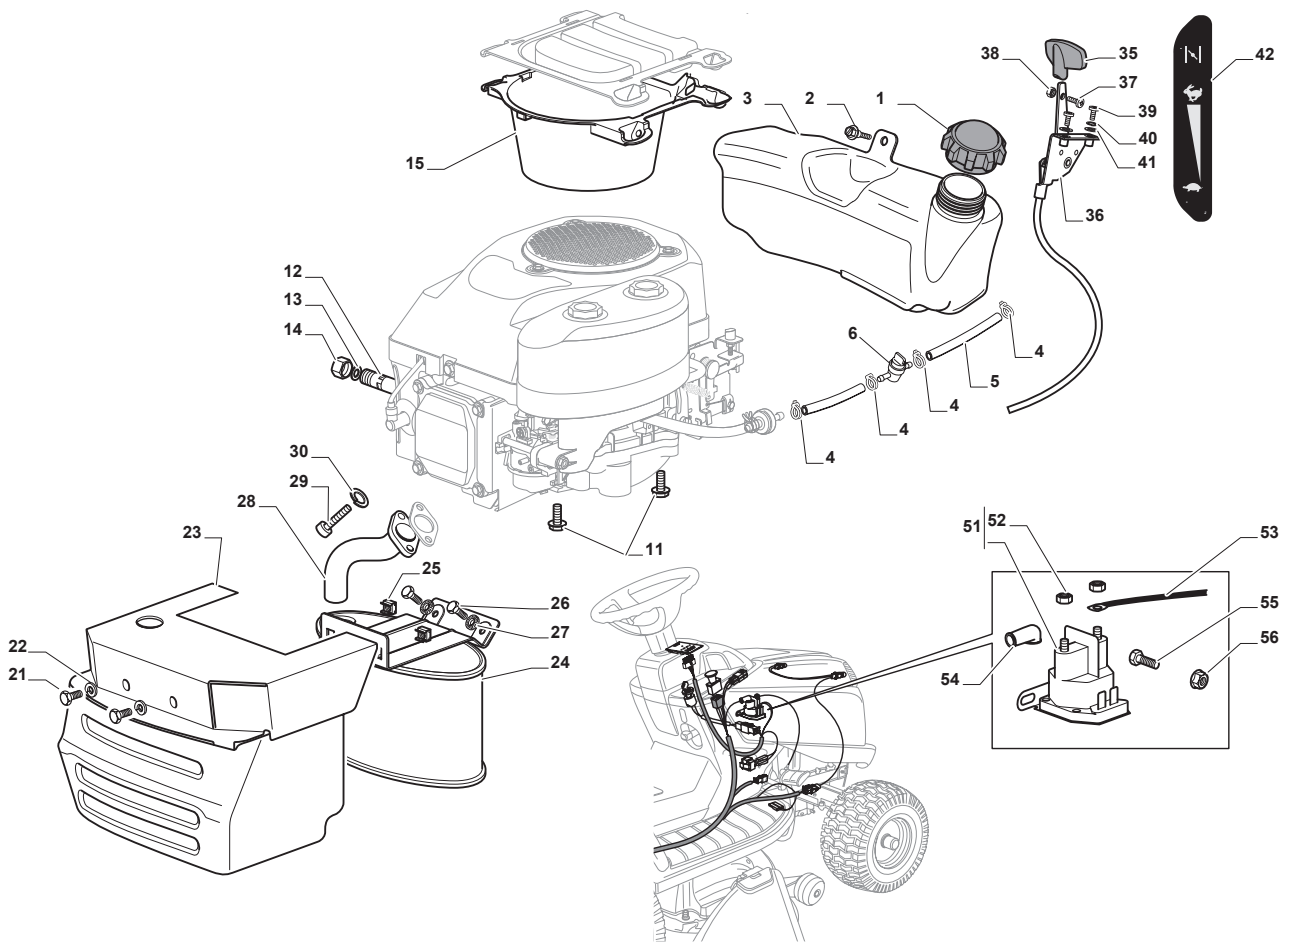

MP 84

Ride-on 84 Engine - GGP

Issue 19 - 2015

Fig.	Q.ty	Part No	Description	Notes
6	1	118562996/0	Shut out valve	
1	1	125795001/1	Cap	
2	4	125943006/0	Screw	
3	1	325735126/0	Fuel Tank	
4	4	118375051/1	Fair Led	
5	1	325869057/0	Connecting Tube	
11	4	112735108/1	Screw	
12	1	127598060/0	Oil Discharge Extension	
13	1	118401001/1	Oil Seal	
14	1	118737849/0	Plug	
15	1	325108044/1	Conveyor	
21	2	112792611/0	Screw	
22	2	112540260/0	Grower	
23	1	382598045/0	Muffler Protection	
24	1	182750010/0	Muffler	
25	2	112360425/0	Nut	
26	2	112792611/0	Screw	
27	2	112540260/0	Grower	
28	1	118738231/1	Exhaust Tube	
29	2	112737450/0	Screw	
30	2	112540260/0	Grower	
35	1	325394531/0	Knob	
36	1	182000215/0	Accelerator	
37	1	112726389/0	Screw	
38	1	112290800/0	Nut	
39	2	112726389/0	Screw	
40	2	112540020/0	Washer	
41	2	112521310/0	Washer	
42	1	114363697/0	Label	
51	1	118736111/0	Starter Relay	
52	2	112360352/0	Nut	
53	1	125065002/0	Cable	
54	1	118564864/1	Protection	
55	1	112790781/0	Screw	
56	2	112154510/0	Nut	