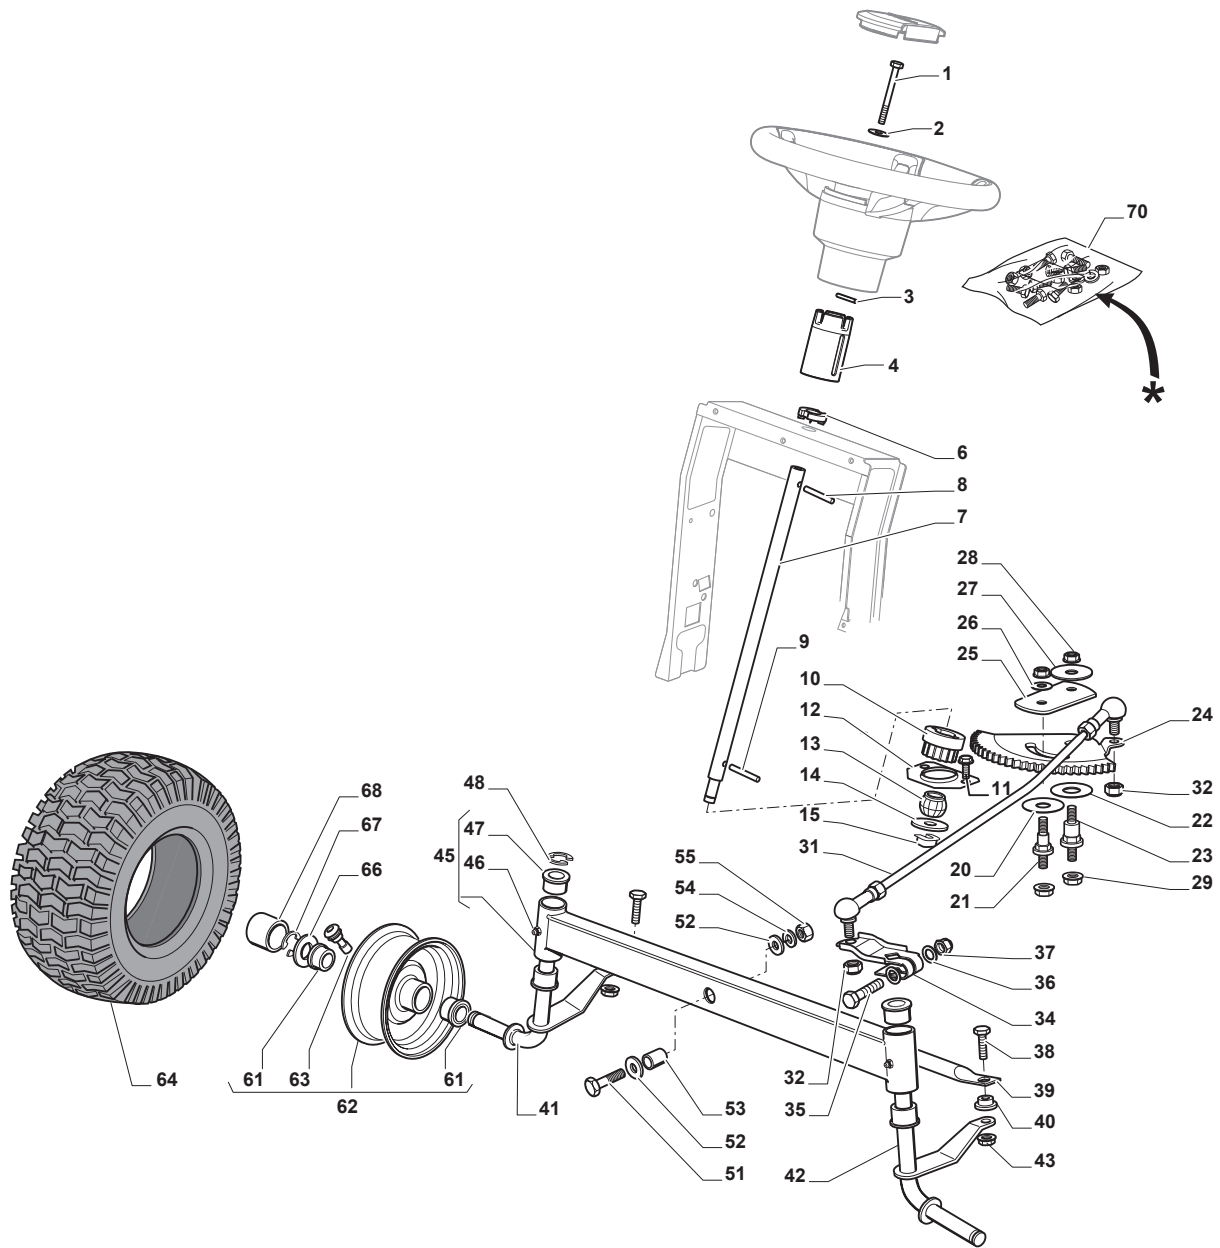

Fig.	Q.ty	Part No	Description	Notes
1	1	112692050/0	Screw	
2	1	112540260/0	Grower	
3	1	112523070/0	Washer	
4	1	382785266/0	Support	
6	1	325038008/0	Bushing	
7	1	125520007/0	Steering Column	
8	1	112620300/0	Spring	
9	1	112622650/0	Dowel pin	
10	1	125570003/0	Pinion	
11	2	127943051/0	Screw	
12	1	325785213/1	Support	
13	1	325743000/0	Joint	
14	1	112521370/0	Washer	
15	1	112436030/0	Plate	
20	1	322672151/0	Antifriction Washer	
21	1	125510104/0	Pin	
22	1	125670023/0	Washer	
23	1	125510109/0	Pin	
24	1	325735519/0	Steering Sector	
25	1	325547233/0	Plate	
26	1	112369500/0	Elastic Washer	
27	1	122160400/0	Elastic Disc	
28	2	112155010/0	Nut	
29	2	112155010/0	Nut	
31	1	382000566/2	Steering Rod	
32	2	112156602/0	Nut	
34	1	325318243/0	Lever	
35	1	112692390/0	Screw	
36	2	112521360/0	Washer	
37	1	112156602/0	Nut	
38	2	125510103/0	Pin	
39	1	325840029/0	Tie Rod	
40	2	325038007/0	Bushing	
41	1	382230369/0	Right Stub Axle	13 inch
41	1	382230373/0	Right Stub Axle	15 inch
42	1	382230371/0	Left Stub Axle	13 inch
42	1	382230375/0	Left Stub Axle	15 inch
43	2	112155000/0	Nut	
45	1	382034030/0	Equalizer With Bush And Lubricator	
46	2	112379511/0	Grease Dispenser	
47	4	125034002/1	Bushing	
48	1	112001010/0	Benzing Ring	
51	1	112692695/0	Screw	
52	2	112523100/0	Washer	
53	1	125160016/0	Spacer	
54	1	112587100/0	Grower	
55	1	112295300/0	Nut	
61	4	125122200/2	Bearing	
62	2	182000598/0	Rimm	
63	2	125950000/0	Valve	
64	2	125590014/0	Tyre	13 inch