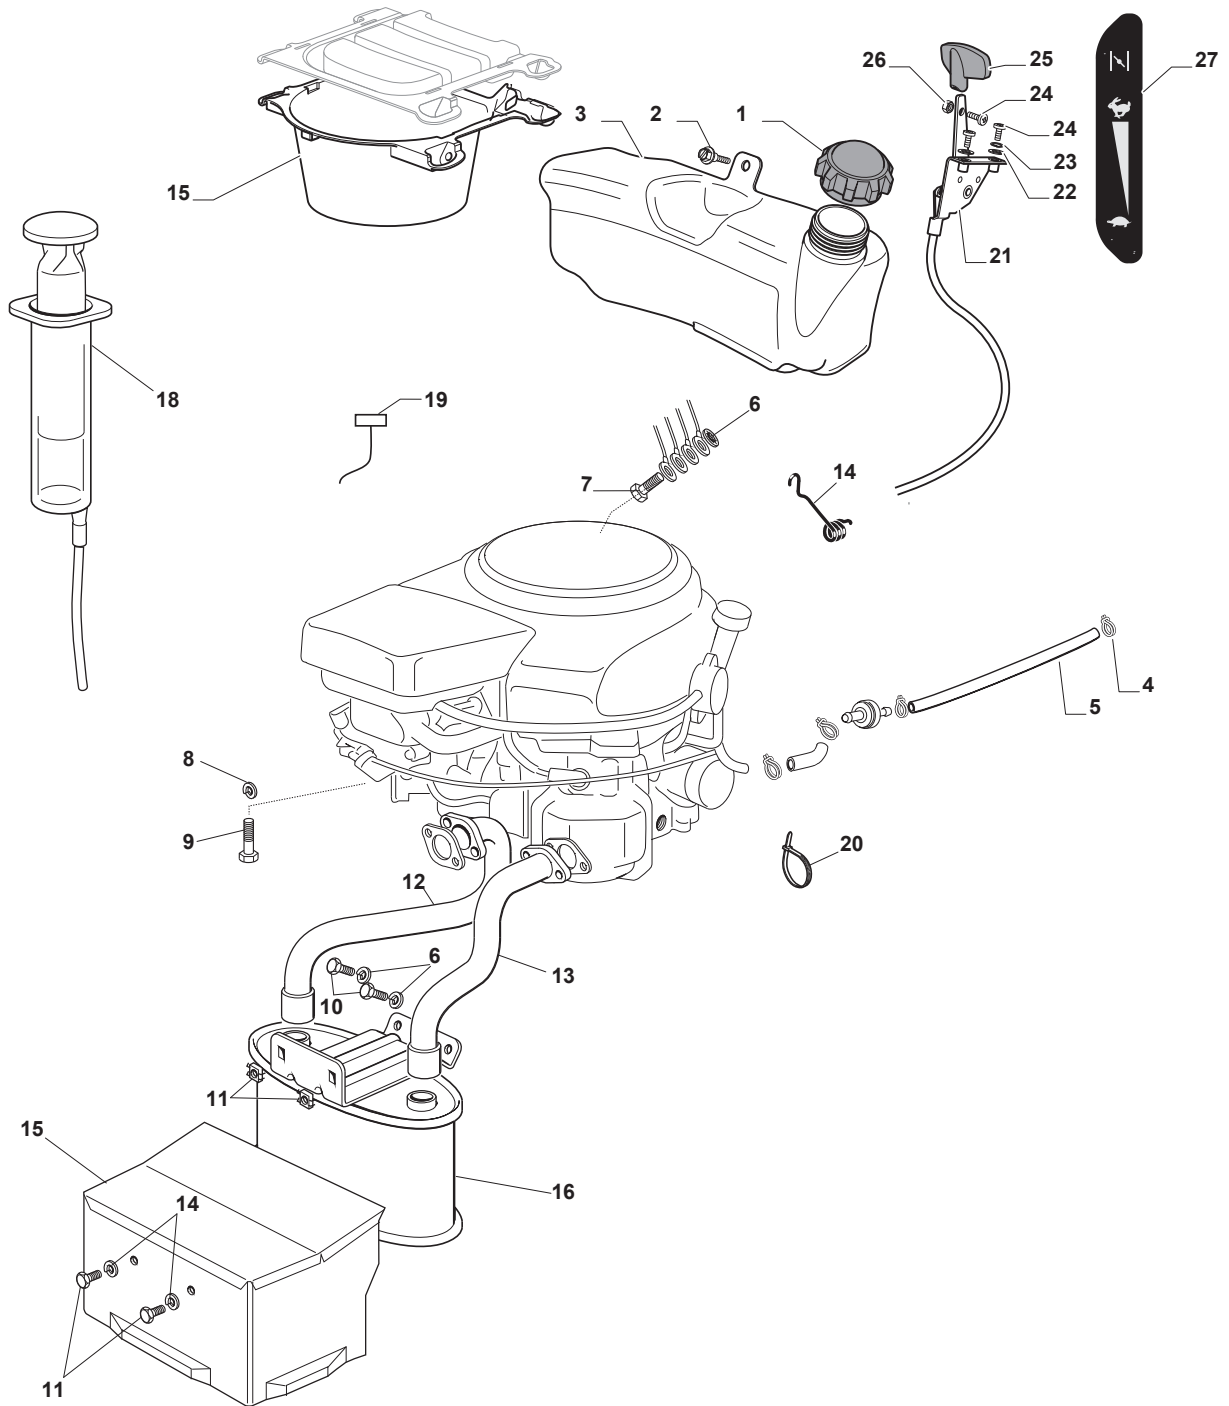

CODICE 94526

MP 84

Ride-on 84 Engine - Kawasaki

Issue 19 - 2015

Fig.	Q.ty	Part No	Description	Notes
1	1	125795001/1	Cap	
2	4	125943010/0	Screw	
3	1	325735126/0	Fuel Tank	
4	2	118375051/1	Fair Led	
5	1	138780531/0	Fuel Tube	
6	3	112540260/0	Grower	
7	3	112793102/0	Screw	
8	4	112585100/0	Washer	
9	4	112735821/0	Screw	
10	2	112792611/0	Screw	
11	4	112360425/0	Nut	
12	1	118738256/0	Left Exhaust Connection	
13	1	118738257/0	Right Exhaust Connection	
14	2	112583500/0	Grower	
15	1	382598067/0	Muffler Protection	
16	1	182750003/0	Muffler Assy	
17	1	125430252/0	Spring	
18	1	118718000/0	Oil Emptying Syringe	
19	2	125090003/0	Choke Control	
20	2	133320022/0	Fastpoint Clamp Art.0384.Aa01	
21	1	182000201/2	Accelerator	
22	2	112521310/0	Washer	
23	2	112540020/0	Washer	
24	3	112726389/0	Screw	
25	1	325394531/0	Knob	
26	1	112290800/0	Nut	
27	1	114364617/0	Label