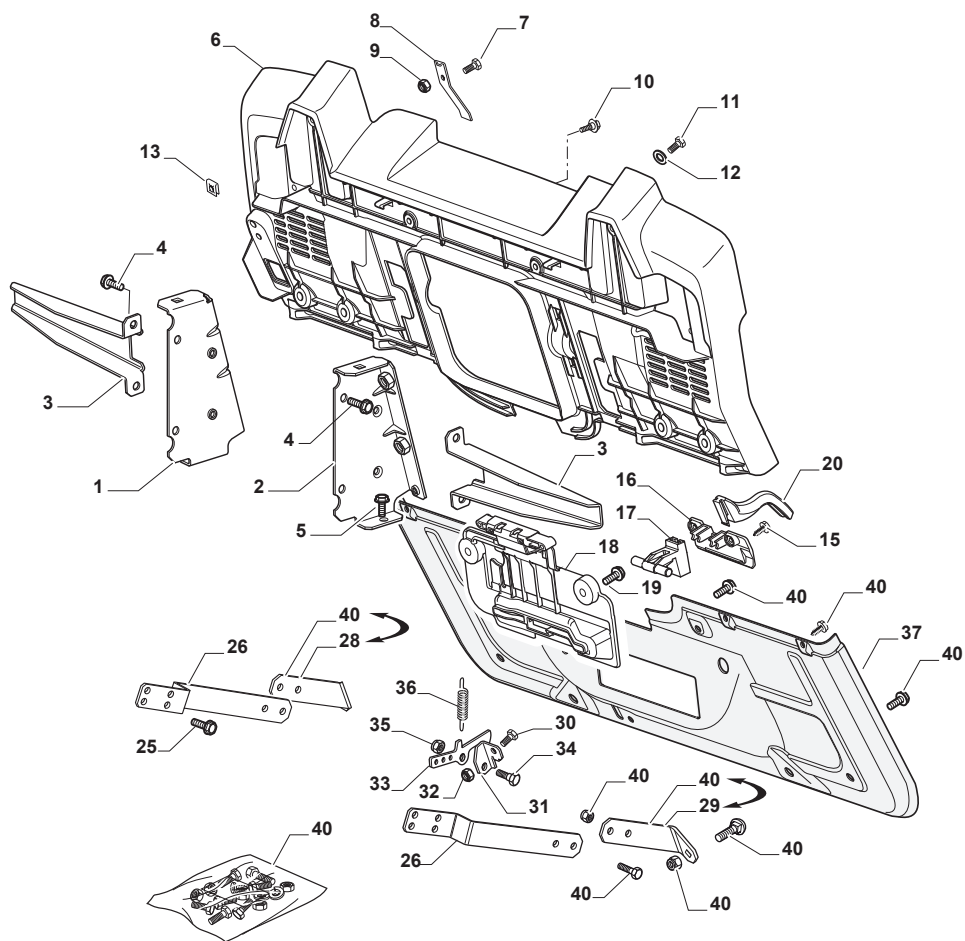

CODICE 94526

MP 84

Ride-on 84 Chassis

Issue 19 - 2015

Fig.	Q.ty	Part No	Description	Notes
1	1	325774501/0	Clamp	
2	1	325774507/0	Clamp	
3	2	325650163/0	Stiffening	
4	8	125943009/0	Screw	
5	2	125943009/0	Screw	
6	1	325547299/0	Rear Plate, Upper Part	
7	1	112789008/0	Screw	
8	1	127430600/0	Spring	
9	1	112154330/0	Nut	
10	4	125943010/0	Screw	
11	6	112789008/0	Screw	
12	6	112521320/0	Washer	
13	6	112437503/0	Plate	
15	2	112728686/0	Screw	
16	1	325109522/0	Protection Cover	
17	1	325318276/0	Gearshift	
18	1	325785428/0	Support	
19	2	125943010/0	Screw	
20	1	325318277/0	Lever	
25	4	125943009/0	Screw	
26	2	325774521/0	Clamp	
28	1	325650151/0	Stiffening	
29	1	325650153/0	Stiffening	
30	1	112789008/0	Screw	
31	1	325755061/0	Bracket	
32	1	112154330/0	Nut	
33	1	325774533/0	Clamp	
34	1	125510080/1	Pin	
35	1	112154510/0	Nut	
36	1	125430282/0	Spring	
37	1	382547071/0	Rear Plate, Lower Part	
40	1	382180121/0	Screw	