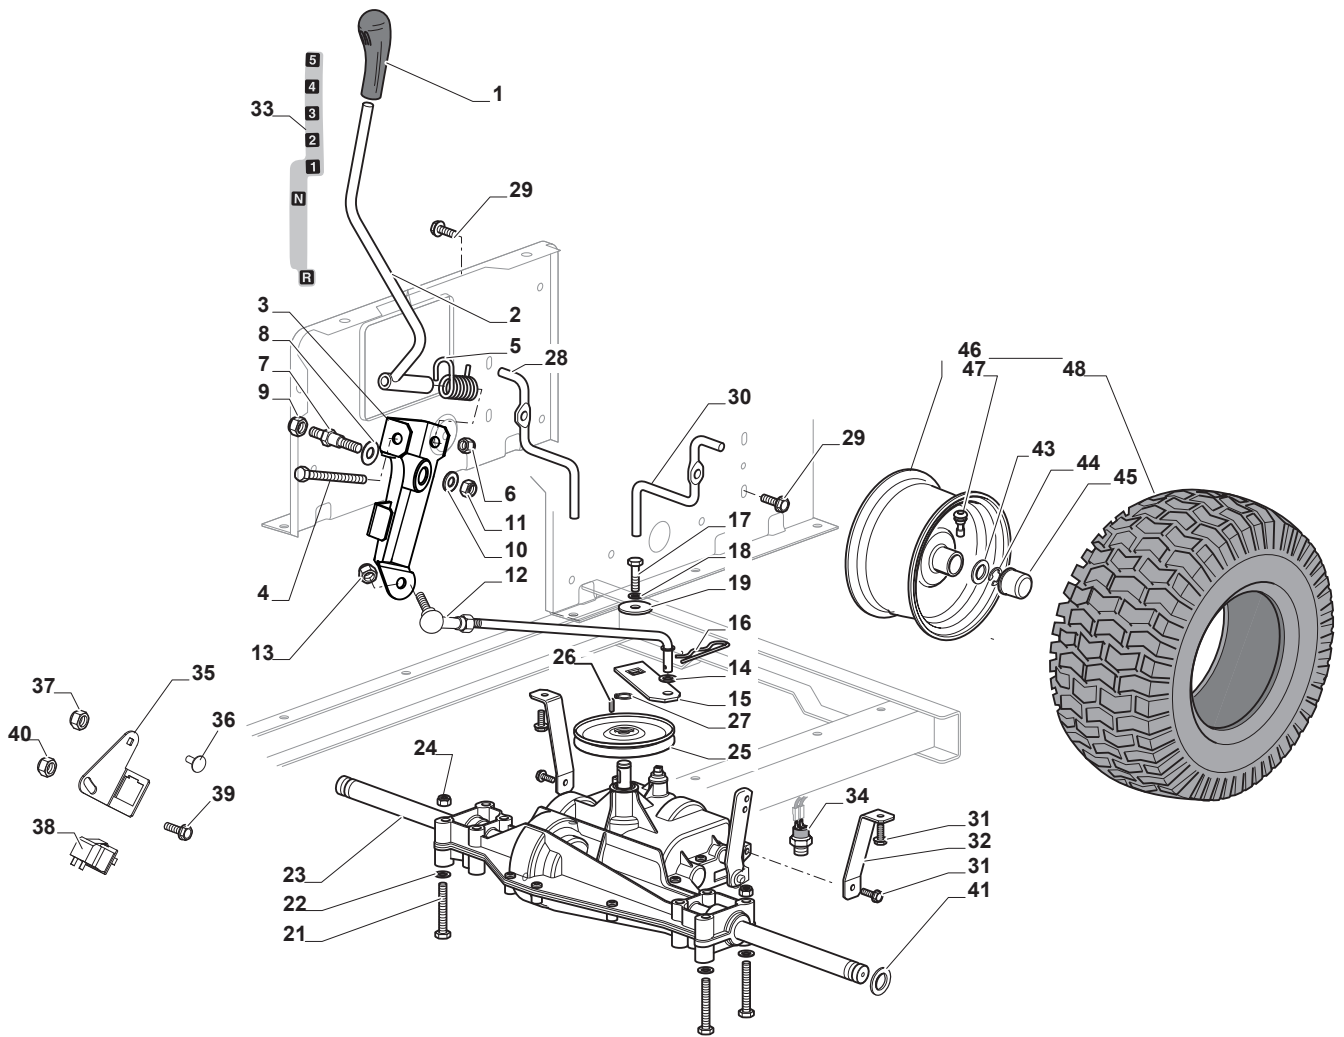

CODICE 94526

Fig.	Q.ty	Part No	Description	Notes
1	1	325394532/0	Knob	
2	1	382318257/0	Lever	
3	1	382774259/1	Clamp	
4	1	112692050/0	Screw	
5	1	125430226/0	Spring	
6	1	112155000/0	Nut	
7	1	125510035/0	Pin	
8	1	322672151/0	Antifriction Washer	
9	1	112155010/0	Nut	
10	1	112523060/0	Washer	
11	1	112155010/0	Nut	
12	1	382000649/0	Rod	
13	1	112154210/0	Nut	
14	1	112521340/0	Washer	
15	1	325318235/0	Lever	
16	1	112141418/0	Cotter Pin	
17	1	112735520/0	Screw	
18	1	112540040/0	Washer	
19	1	322680009/0	Washer	
21	4	112691600/0	Screw	
22	4	112521350/0	Washer	
23	1	118400910/2	Transmission	
24	4	112155000/0	Nut	
25	1	182601509/0	Pulley	
26	1	112139430/0	Key	
27	1	112608950/0	Seeger	
28	1	125270329/0	Belt Guide	
29	2	112735599/0	Screw	
30	1	125270330/0	Belt Guide	
31	4	125943009/0	Screw	
32	2	325785315/0	Support	
33	1	114366141/0	Label	
34	1	119410608/1	Neutral Switch (Mech.)	
35	1	325785483/0	Support	
36	2	112815200/0	Screw	
37	2	112154510/0	Nut	
38	1	119410614/0	Microswitch	
39	2	112792611/0	Screw	
40	2	112155000/0	Nut	
41	2	125670005/2	Washer	
43	6	125670005/1	Washer	
44	2	112001010/0	Benzing Ring	
45	2	322110233/0	Hub Cover	Standard Black Cover
45	2	322110239/0	Hub Cover	Stiga Style Cover
46	2	382000597/0	Rimm	
47	2	125950000/0	Valve	
48	2	125590015/0	Tyre