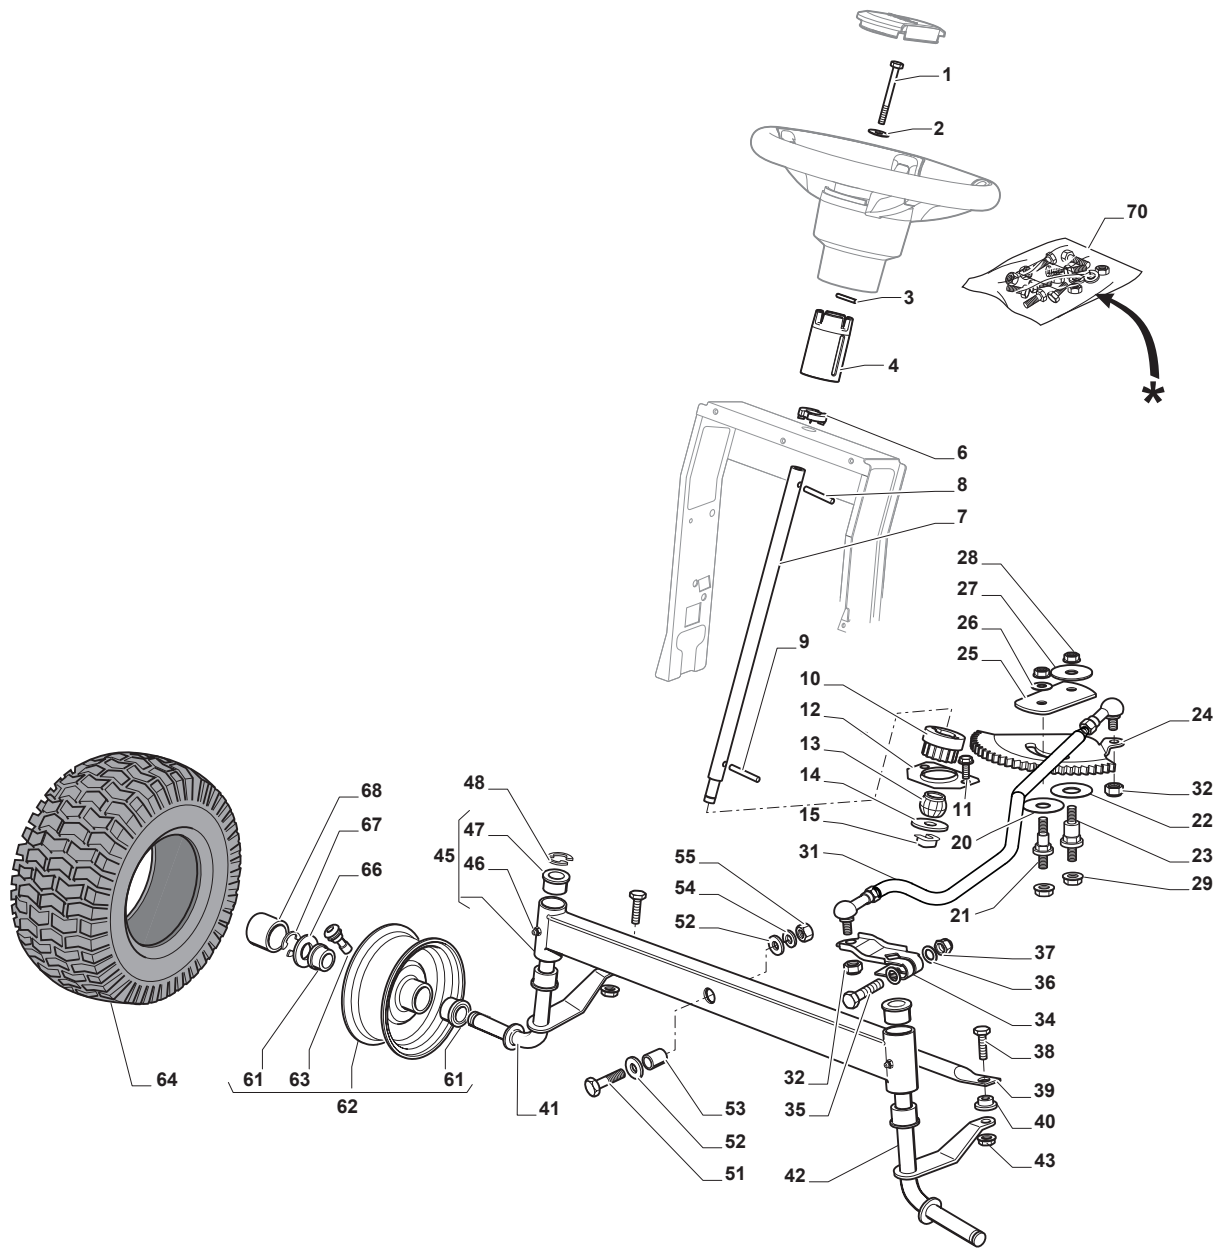

Fig.	Q.ty	Part No	Description	Notes
1	1	112692050/0	Screw	
2	1	112540260/0	Grower	
3	1	112523070/0	Washer	
4	1	382785266/0	Support	
6	1	325038008/0	Bushing	
7	1	125520007/0	Steering Column	
8	1	112620300/0	Spring	
9	1	112622650/0	Dowel pin	
10	1	125570003/0	Pinion	
11	2	127943051/0	Screw	
12	1	325785213/1	Support	
13	1	325743000/0	Joint	
14	1	112521370/0	Washer	
15	1	112436030/0	Plate	
20	1	322672151/0	Antifriction Washer	
21	1	125510104/0	Pin	
22	1	125670023/0	Washer	
23	1	125510109/0	Pin	
24	1	325735519/0	Steering Sector	
25	1	325547233/0	Plate	
26	1	112369500/0	Elastic Washer	
27	1	122160400/0	Elastic Disc	
28	2	112155010/0	Nut	
29	2	112155010/0	Nut	
31	1	382000665/1	Steering Rod	
32	2	112156602/0	Nut	
34	1	325318243/0	Lever	
35	1	112692390/0	Screw	
36	2	112521360/0	Washer	
37	1	112156602/0	Nut	
38	2	125510103/0	Pin	
39	1	325840029/0	Tie Rod	
40	2	325038007/0	Bushing	
41	1	382230369/0	Right Stub Axle	13 inch
41	1	382230373/0	Right Stub Axle	15 inch
42	1	382230371/0	Left Stub Axle	13 inch
42	1	382230375/0	Left Stub Axle	15 inch
43	2	112155000/0	Nut	
45	1	382034030/0	Equalizer With Bush And Lubricator	
46	2	112379511/0	Grease Dispenser	
47	4	125034002/1	Bushing	
48	1	112001010/0	Benzing Ring	
51	1	112692695/0	Screw	
52	2	112523100/0	Washer	
53	1	125160016/0	Spacer	
54	1	112587100/0	Grower	
55	1	112295300/0	Nut	
61	4	125122200/2	Bearing	
62	2	182000598/0	Rimm	
63	2	125950000/0	Valve	
64	2	125590014/0	Tyre	13 inch