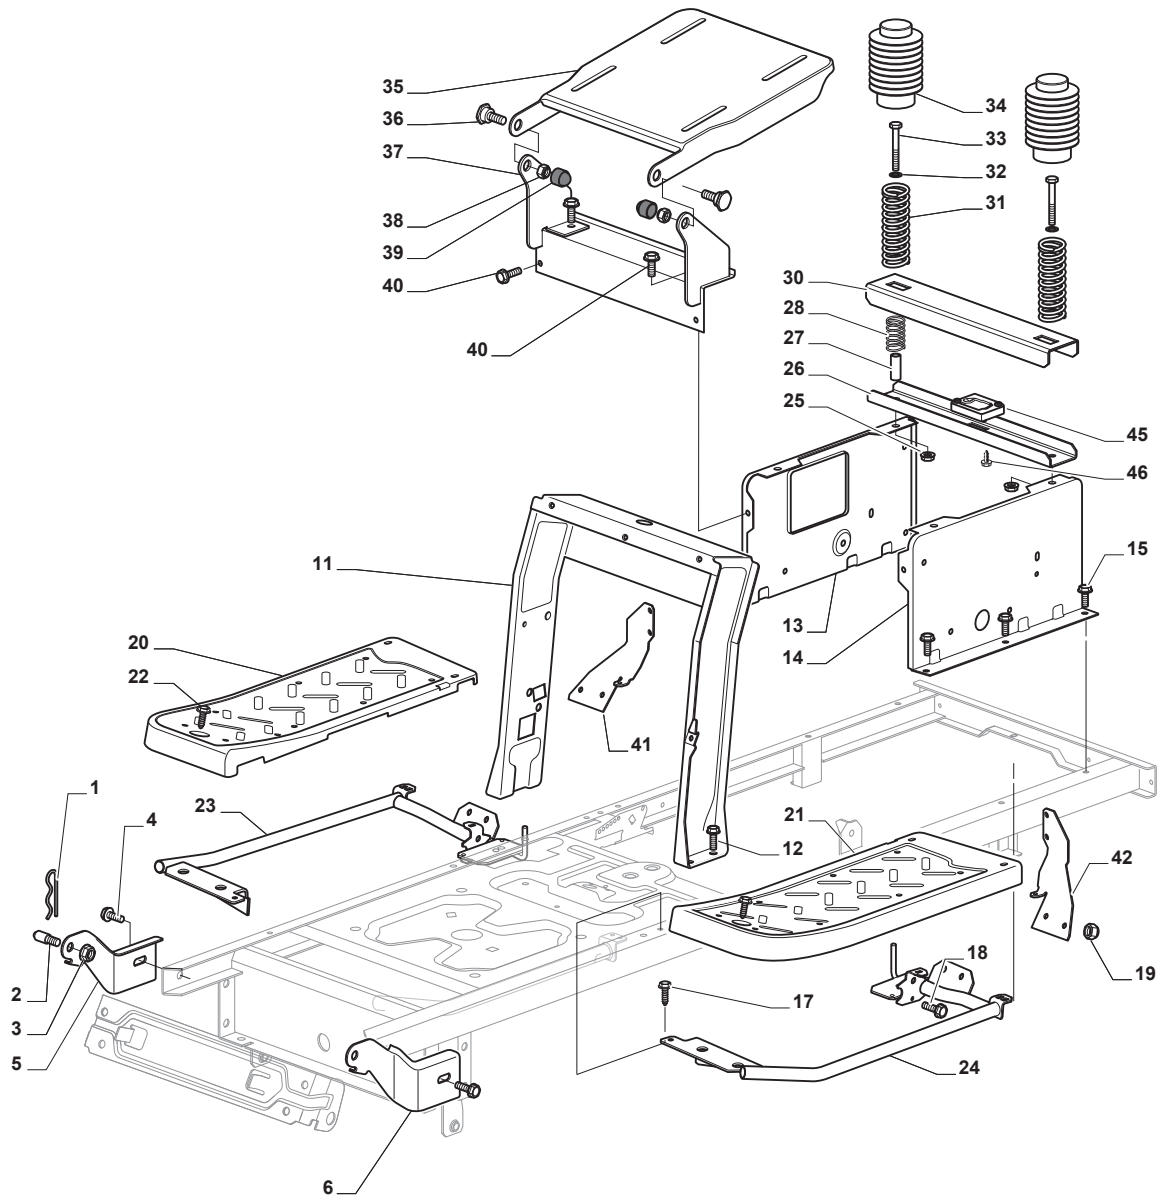

CODICE 94526

MP 84

Ride-on 84 Chassis

Issue 19 - 2015

Fig.	Q.ty	Part No	Description	Notes
36	2	122524970/3	Pin	
1	1	124487998/0	Cotter Pin	
2	2	125510079/0	Pin	
3	2	112154210/0	Nut	
4	2	112735599/0	Screw	
5	1	325547225/0	Right Plate	
6	1	325547227/0	Left Plate	
11	1	382785169/1	Steering Column Support	
12	4	125943009/0	Screw	
13	1	325785331/1	Right Seat Support	
14	1	325785333/1	Left Seat Support	
15	6	125943009/0	Screw	
17	2	125943009/0	Screw	
18	2	125943009/0	Screw	
19	10	112155000/0	Nut	
20	1	325500041/1	Right Footboard	
21	1	325500043/1	Left Footboard	
22	2	112735599/0	Screw	
23	1	382785221/0	Footboard Support	
24	1	382785223/0	Footboard Support	
25	2	112293201/0	Nut	
26	1	325820109/1	Seat Support	
27	2	125160077/0	Spacer	
28	2	125430263/0	Spring	
30	1	325820111/0	Support	
31	2	125430264/0	Spring	
32	2	112521350/0	Washer	
33	2	112691400/0	Screw	
34	2	325122002/0	Hood	
35	1	382547061/0	Plate	
37	1	382820151/0	Seat Support	
38	2	112155010/0	Nut	
39	2	118203854/0	Screw	
40	12	125943009/0	Screw	
41	1	325650155/0	Support	
42	1	325650157/0	Support	
45	1	325785379/0	Support	
46	2	112728686/0	Screw