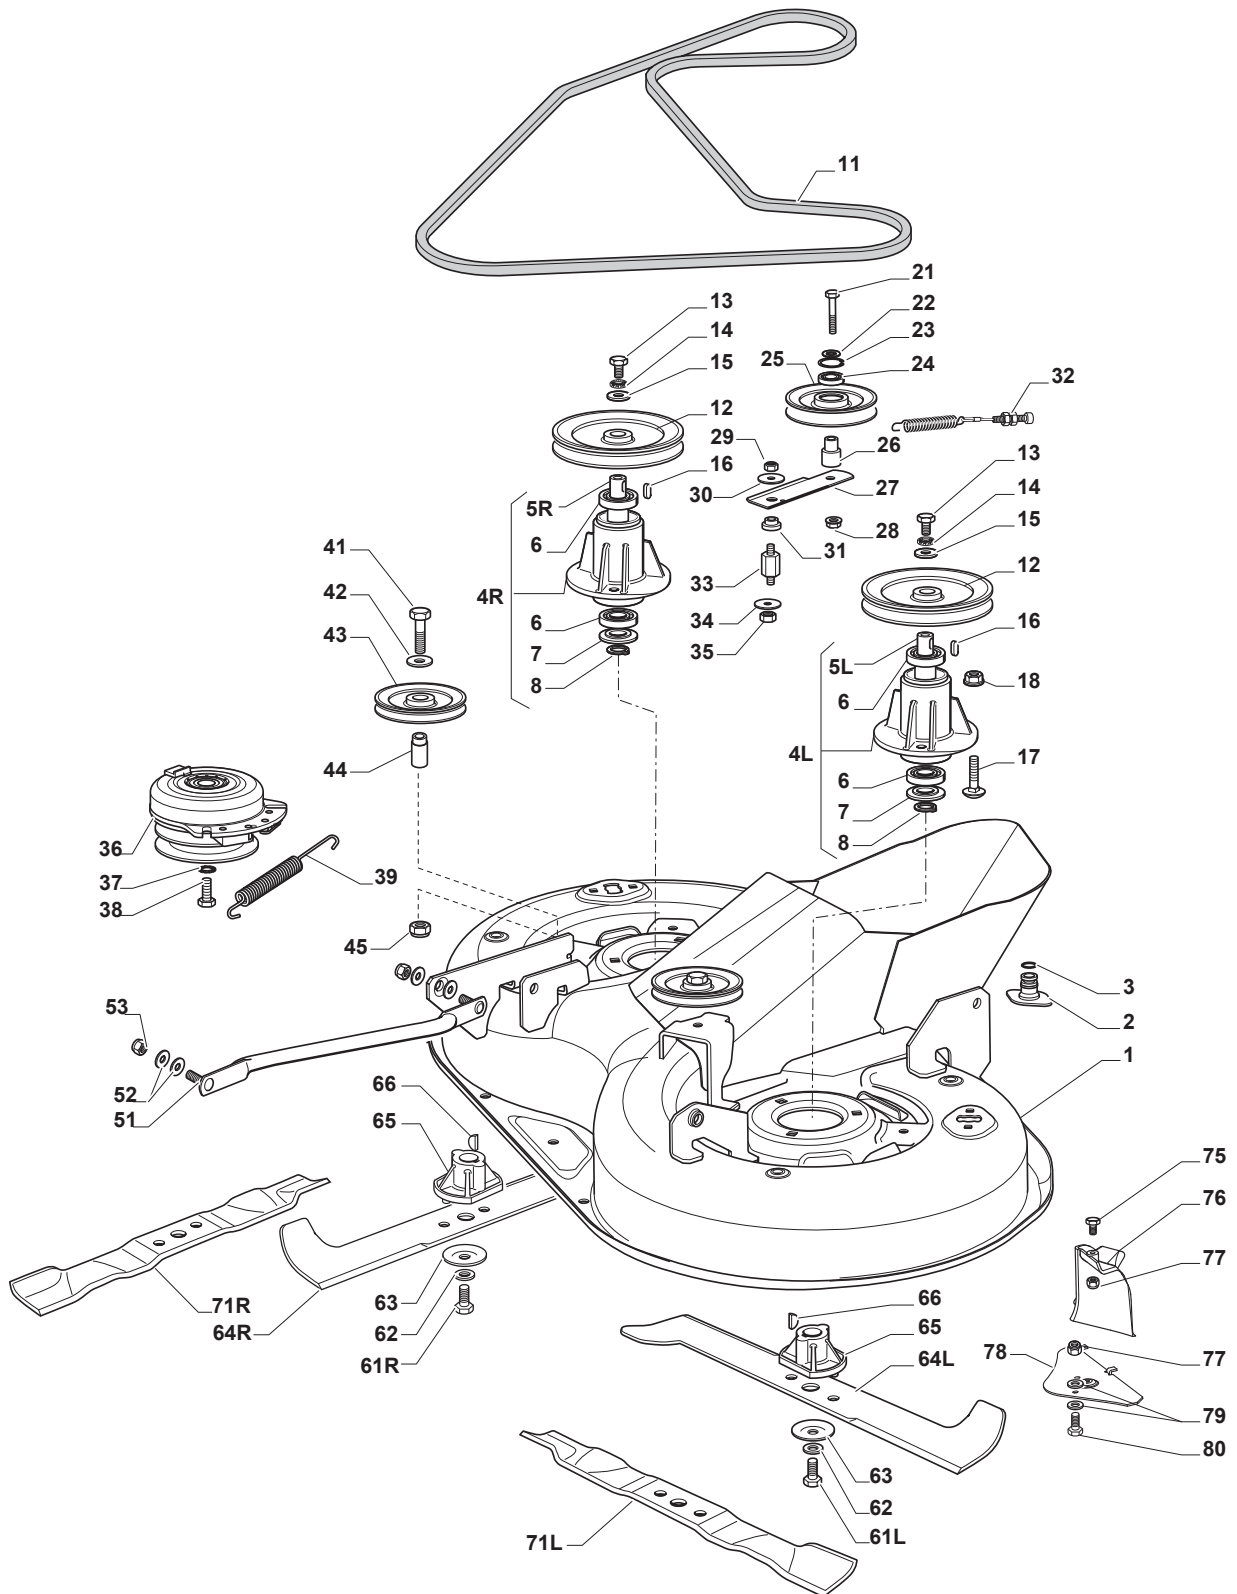

CODICE 94526

Fig.	Q.ty	Part No	Description	Notes
1	1	382564114/0	Cutting Plate Black	
2	2	325033086/0	Water Hose Connection	
3	2	119035000/0	Or Ring	
4L	1	382207206/0	Flange Assy	
4R	1	382207205/0	Flange Assy	
5R	1	125020805/0	Shaft	
5L	1	125020804/0	Shaft	
6	4	119216041/0	Bearing	
7	2	325160501/0	Dust Cover Disc	
8	2	112609260/0	Seeger	
11	1	135061508/0	Belt	
12	2	125601585/1	Pulley	
13	2	112793102/0	Screw	
14	2	112540260/0	Grower	
15	2	125670007/0	Washer	
16	2	112139480/0	Feather	
17	6	112818690/0	Screw	
18	6	112154210/0	Nut	
21	1	112691400/0	Screw	
22	1	112524010/0	Washer	
23	1	112610800/0	Seeger	
24	1	119216041/0	Bearing	
25	1	125601595/0	Pulley	
26	1	125160052/0	Spacer	
27	1	325318289/0	Lever	
28	1	112293201/0	Nut	
29	1	112155020/0	Nut	
30	1	125670022/0	Washer	
31	1	125040635/0	Bushing	
32	1	382004618/0	Wire	
33	1	125160049/0	Spacer	
34	1	112523080/0	Washer	
35	1	112156602/0	Nut	
36	1	118399069/0	Electromagnetic Clutch	
37	1	112543000/0	Washer	
38	1	112737320/0	Screw	
39	1	125430277/0	Spring	
41	2	112691400/0	Screw	
42	2	112523060/0	Washer	
43	2	325601599/0	Pulley	
44	2	125160082/0	Spacer	
45	2	112155000/0	Nut	
51	2	382000565/0	Equalizer Rod	
52	8	325670008/1	Washer	
53	4	112156602/0	Nut	
61L	1	112735694/0	Screw	
61R	1	112735695/1	Screw	
62	2	112523080/0	Washer	
63	2	122160400/0	Elastic Disc	
64R	1	182004358/0	Right Blade, Winged	
64L	1	182004359/0	Left Blade, Winged