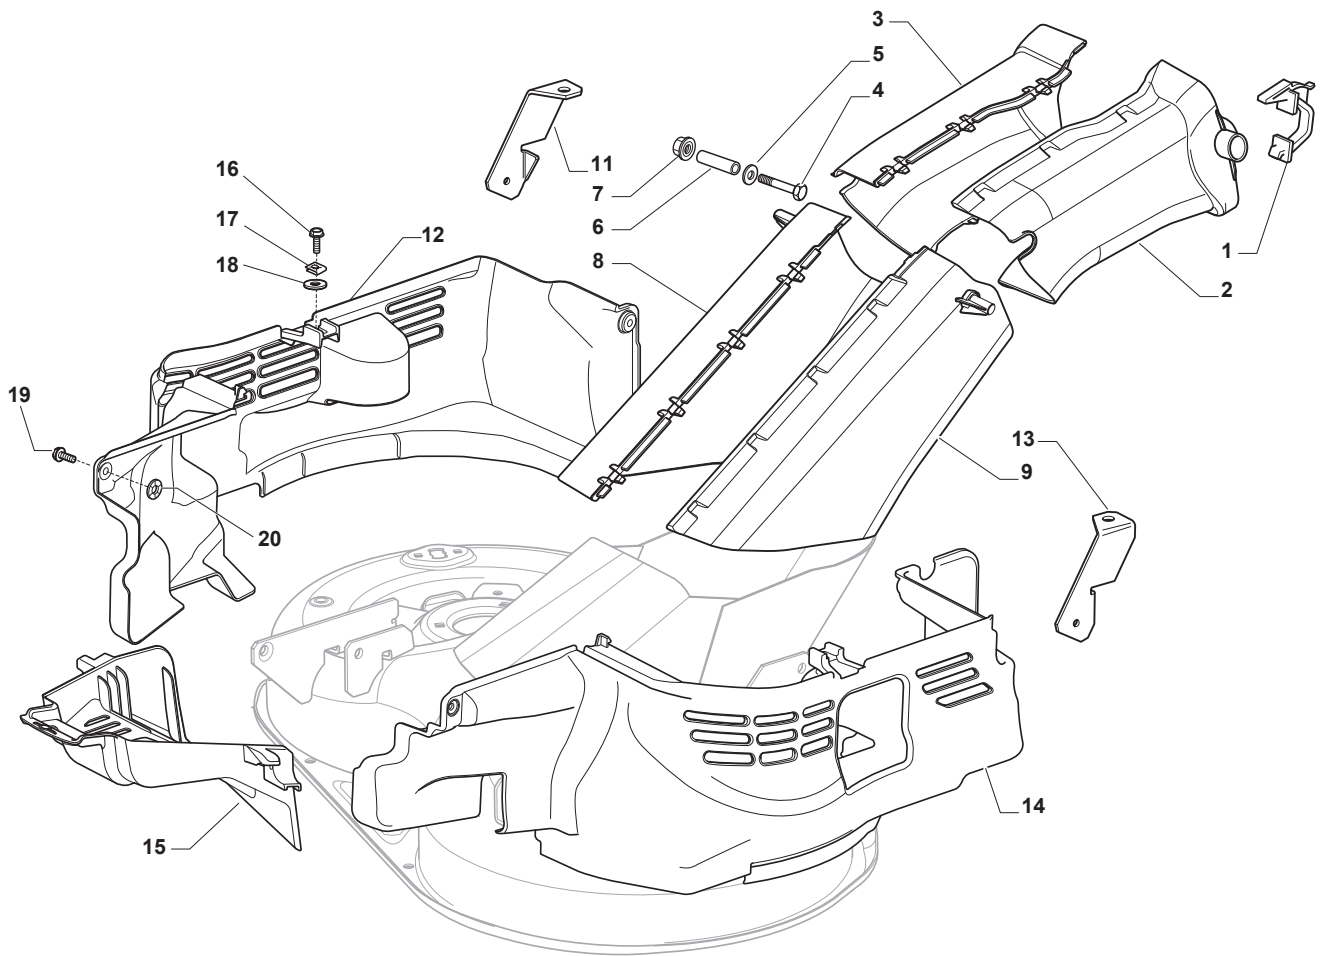

CODICE 94526

MP 84

Ride-on 84 Cutting Plate

Issue 19 - 2015

Fig.	Q.ty	Part No	Description	Notes
65	2	125463200/0	Blade Hub	
66	2	112139100/0	Key	
71L	1	182004361/0	Left Mulching Blade	
71R	1	182004360/0	Right Mulching Blade	
75	3	112791213/1	Screw	
76	1	325140108/0	Deflector	
77	4	112154510/0	Nut	
78	1	325785418/0	Support	
79	4	112523040/0	Washer	
80	1	112790781/0	Screw	