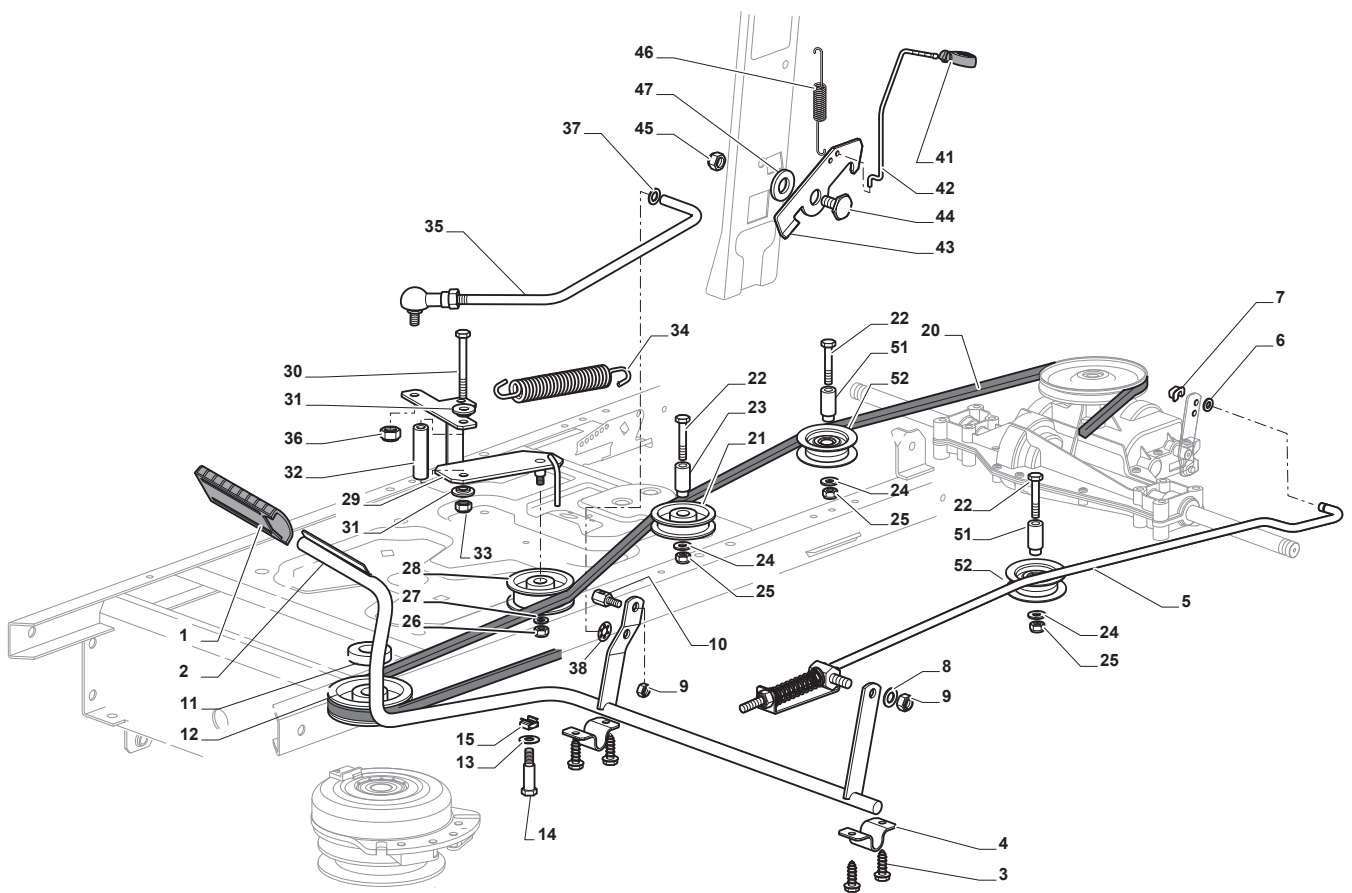

MP 84

Ride-on 84 Brake And Gearbox Controls

Issue 19 - 2015

Fig.	Q.ty	Part No	Description	Notes
1	1	325110391/0	Clamp Cover	
3	4	112735599/0	Screw	
4	2	325547231/0	Plate	
5	1	382000568/0	Rod	
6	1	112521350/0	Washer	
7	1	112436050/0	Plate	
8	1	325670011/0	Antifriction Washer	
9	1	112155000/0	Nut	
10	1	125510116/0	Pin	
11	1	125160021/0	Spacer	
12	1	125601567/0	Pulley	
13	2	112524010/0	Washer	
14	2	125580030/0	Belt Guide Peg	
15	2	112360425/0	Nut	
20	1	135062018/0	Belt	
21	1	325601599/0	Pulley	
22	3	112691400/0	Screw	
23	1	125160083/0	Spacer	
24	3	112523060/0	Washer	
25	3	112155000/0	Nut	
26	1	112155000/0	Nut	
27	1	112523060/0	Washer	
28	1	125601554/0	Pulley	
29	1	382318283/0	Lever	
30	1	112691600/0	Screw	
31	2	125038002/1	Bushing	
32	1	125160027/0	Spacer	
33	1	112155000/0	Nut	
34	1	125430262/0	Spring	
35	1	382820016/1	Tie Rod	
36	1	112293201/0	Nut	
37	1	124487997/0	Cotter Pin	
38	1	112604899/0	Crown Fastener	
41	1	125394509/1	Knob	
42	1	125033113/0	Rod	
43	1	325253011/1	Hook	
44	1	122524970/2	Fulcrum Pin	
45	1	112155000/0	Nut	
46	1	125430213/0	Spring	
47	1	112523060/0	Washer	
51	2	125160068/0	Spacer	
52	2	125601592/0	Pulley	
2	1	382500047/1	Pedal