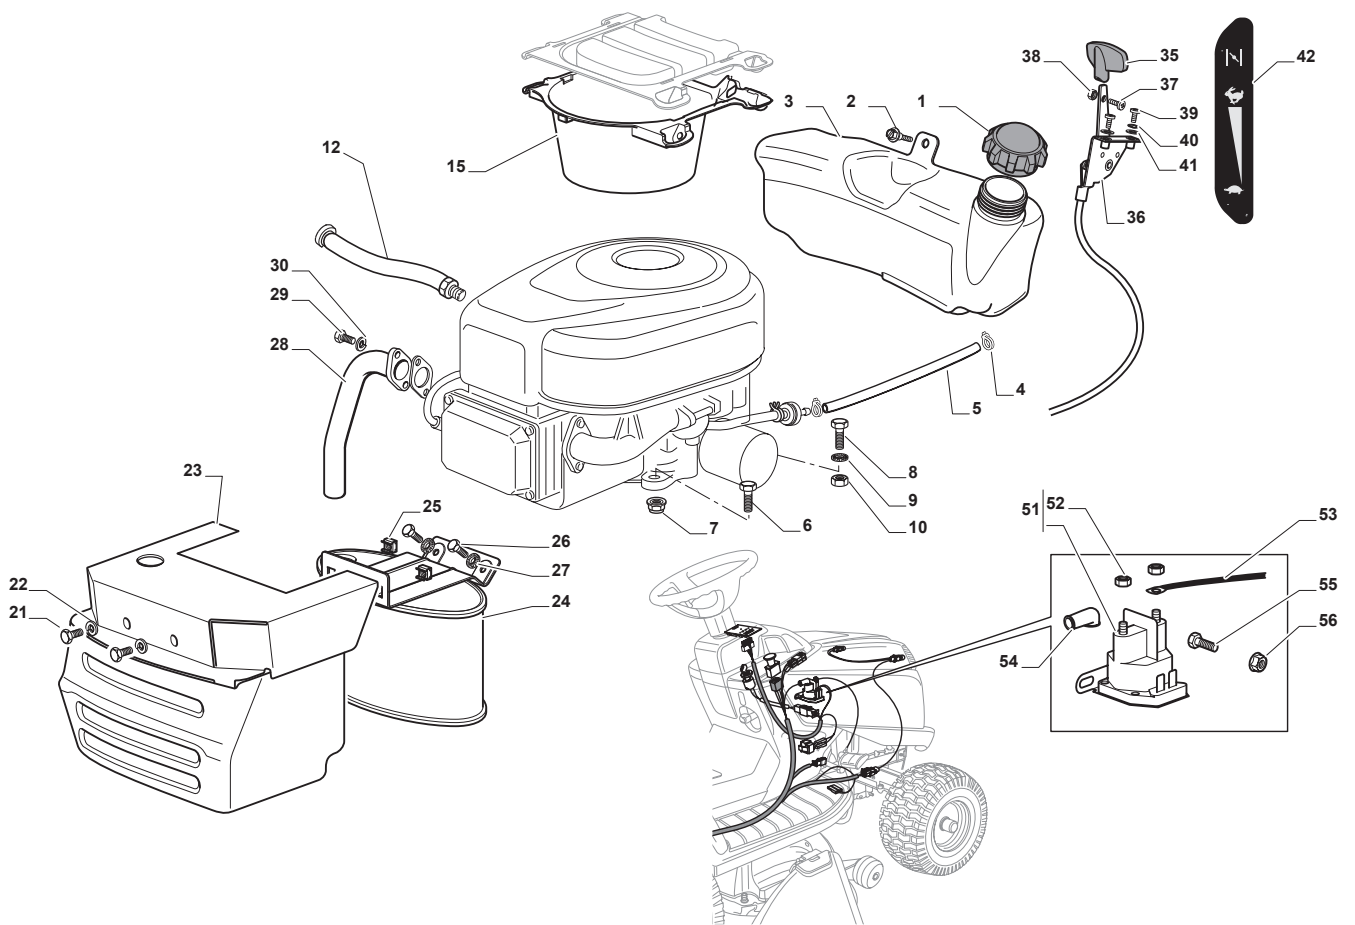

MP 84

Ride-on 84 Engine - B&S

Issue 19 - 2015

Fig.	Q.ty	Part No	Description	Notes
1	1	125795001/1	Cap	
2	4	125943010/0	Screw	
3	1	325735126/0	Fuel Tank	
4	2	118375051/1	Fair Led	
5	1	325869057/0	Connecting Tube	
6	3	112691100/0	Screw	
7	3	112154210/0	Nut	
8	1	112691115/0	Screw	
9	1	112540260/0	Grower	
10	1	112154210/0	Nut	
12	1	1134-5827-01	Oil Drain Assy	
15	1	325108044/1	Conveyor	
21	2	112792611/0	Screw	
22	2	112540260/0	Grower	
23	1	382598047/0	Muffler Protection	
24	1	182750010/0	Muffler	
25	2	112360425/0	Nut	
26	2	112792611/0	Screw	
27	2	112540260/0	Grower	
28	1	118738206/0	Exhaust Discharge Tube	
29	2	112737450/0	Screw	
30	2	112540260/0	Grower	
35	1	325394531/0	Knob	
36	1	182000216/0	Accelerator	
37	1	112726389/0	Screw	
38	1	112290800/0	Nut	
39	2	112726389/0	Screw	
40	2	112540020/0	Washer	
41	2	112521310/0	Washer	
42	1	114363697/0	Label	
51	1	118736111/0	Starter Relay	
52	2	112360352/0	Nut	
53	1	125065002/0	Cable	
54	1	118564864/1	Protection	
55	1	112790781/0	Screw	
56	2	112154510/0	Nut