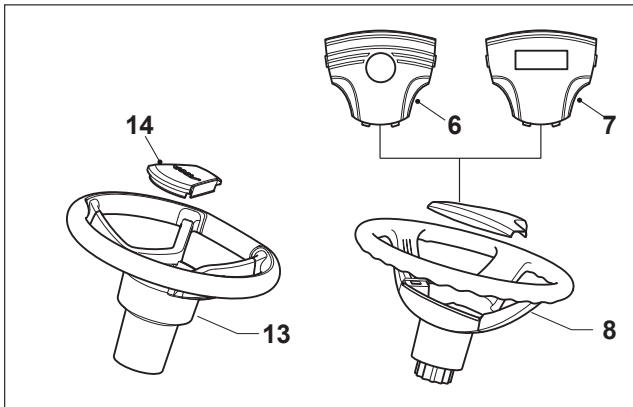

CODICE 94526

MP 84

Ride-on 84 Optionals On Request

Issue 19 - 2015

Fig.	Q.ty	Part No	Description	Notes
1	1	382869038/0	Muffler Protection	
2	4	125943008/0	Screw	
3	2	125160074/0	Spacer	
5	2	382650211/0	Stiffening	
6	1	382033119/0	Tow Bar Assy	
7	2	112155000/0	Nut	
8	1	125510021/1	Hitch Pin	
9	1	124487999/0	Spring Pin	
15	1	325140104/1	Deflector	
16	1	325394021/0	Handle	
17	1	125510077/0	Pin	
18	1	125430245/0	Spring	
19	1	325547320/0	Plate	
20	1	112735403/0	Screw	
21	1	325280000/1	Handgrip	
22	1	125840011/1	Tie Rod	
23	2	125253004/0	Mulch.Kit Fixing Hook	
25	1	325600093/0	Ejection Guard	
26	1	382869044/0	Support	
27	2	125510022/1	Pin	
29	2	112689515/0	Screw	
30	2	112154510/0	Nut	
31	1	124487999/0	Spring Pin	
32	1	382180028/0	Outfit, Screws	
28	2	125580040/0	Cotter Pin	