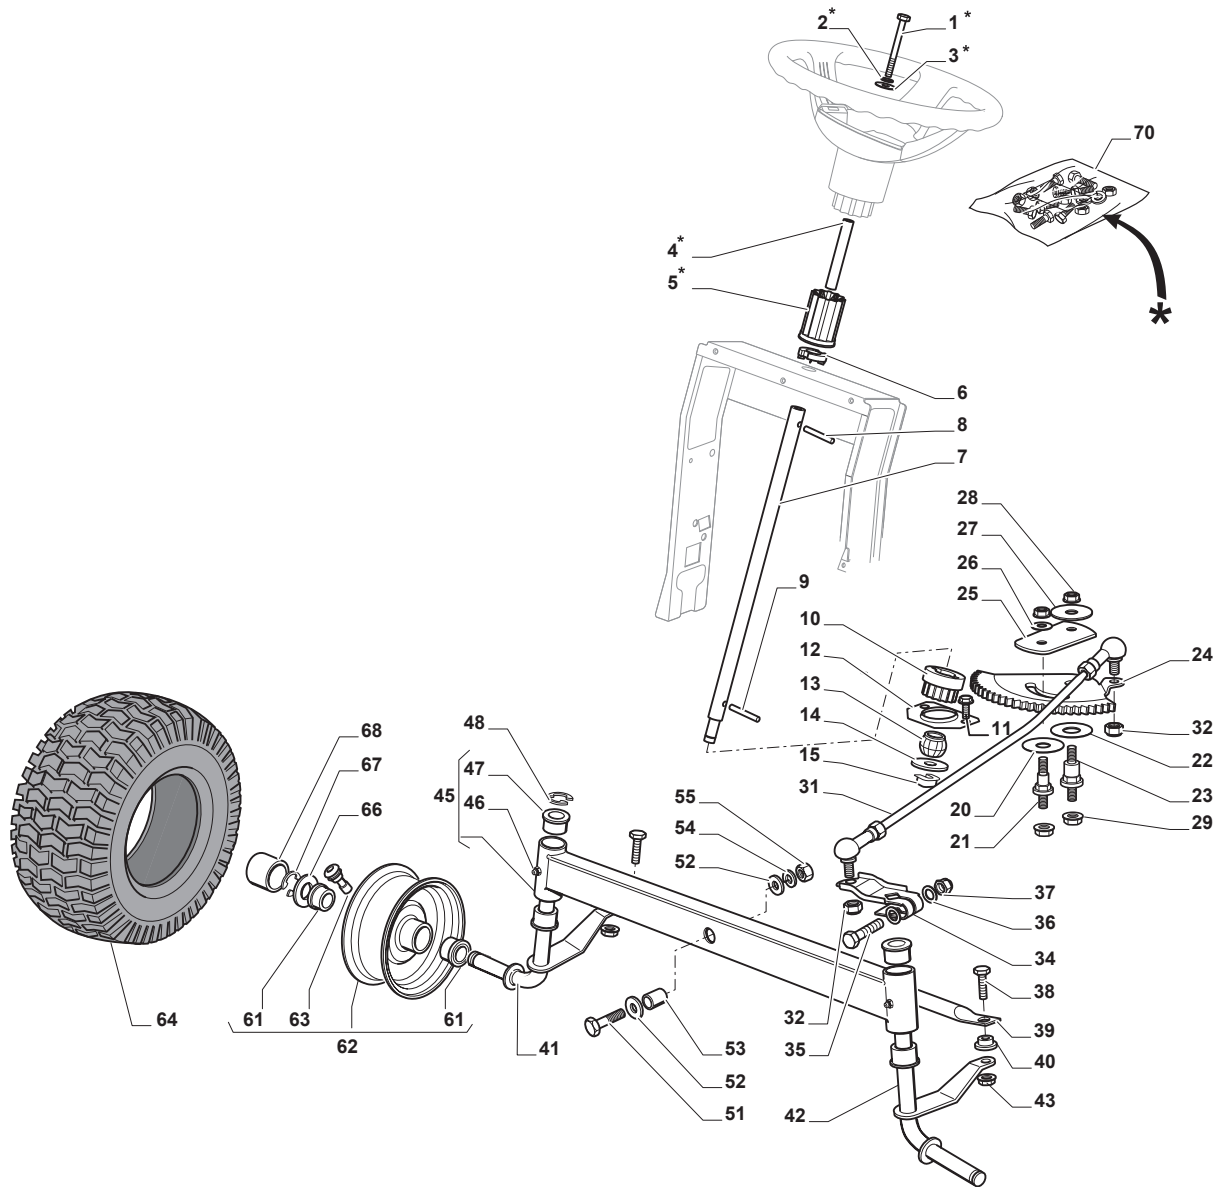

CODICE 94526

MP 84

Ride-on 84 Steering

Issue 19 - 2015

Fig.	Q.ty	Part No	Description	Notes
64	2	125590014/0	Tyre	13 inch
64	2	125590018/0	Tyre	13 inch - Stiga Models
64	2	125590020/0	Tyre	15 inch - Stiga Models
64	2	127590066/0	Tyre	15 inch
66	2	125670005/1	Washer	
67	2	112001010/0	Benzing Ring	
68	2	322110233/0	Hub Cover	Standard Black Cover
70	1	382180124/0	Screw	
68	2	322110239/0	Hub Cover	Stiga Style Cover