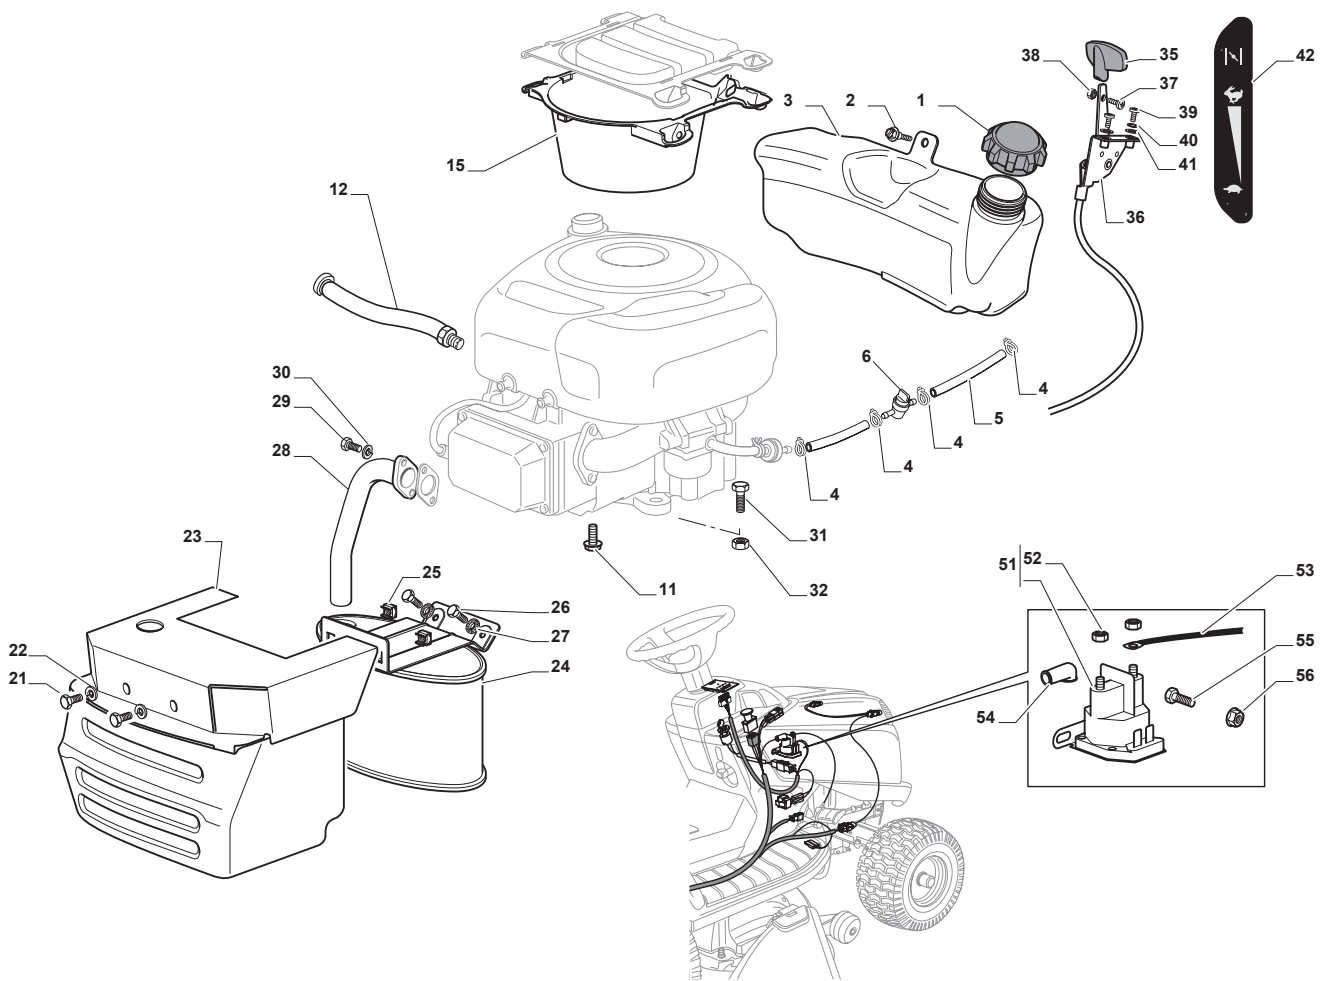

MP 84

Ride-on 84 Engine - B&S

Issue 19 - 2015

Fig.	Q.ty	Part No	Description	Notes
6	1	118562996/0	Shut out valve	
1	1	125795001/1	Cap	
2	4	125943010/0	Screw	
3	1	325735126/0	Fuel Tank	
4	4	118375051/1	Fair Led	
5	1	325869057/0	Connecting Tube	
11	3	112735108/1	Screw	
12	1	1134-5827-01	Oil Drain Assy	
15	1	325108044/1	Conveyor	
21	2	112792611/0	Screw	
22	2	112540260/0	Grower	
23	1	382598047/0	Muffler Protection	
24	1	182750010/0	Muffler	
25	2	112360425/0	Nut	
26	2	112792611/0	Screw	
27	2	112540260/0	Grower	
28	1	118738224/0	Exhaust Conn. Tube	
29	2	112737450/0	Screw	
30	2	112540260/0	Grower	
31	1	112691115/0	Screw	
32	3	112154210/0	Nut	
35	1	325394531/0	Knob	
36	1	182000216/0	Accelerator	
37	1	112726389/0	Screw	
38	1	112290800/0	Nut	
39	2	112726389/0	Screw	
40	2	112540020/0	Washer	
41	2	112521310/0	Washer	
42	1	114363697/0	Label	
51	1	118736111/0	Starter Relay	
52	2	112360352/0	Nut	
53	1	125065002/0	Cable	
54	1	118564864/1	Protection	
55	1	112790781/0	Screw	
56	2	112154510/0	Nut