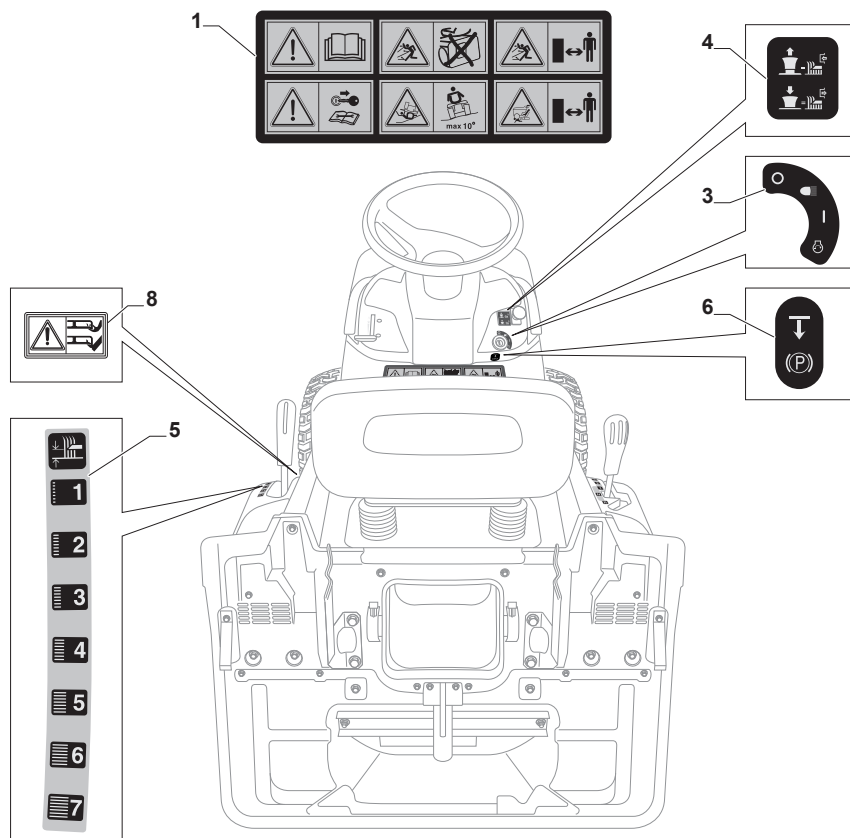

CODICE 94526

MP 84

Ride-on 84 Electrical Parts

Issue 19 - 2015

Fig.	Q.ty	Part No	Description	Notes
1	1	182040198/0	Cables Ass.Y	
2	1	382722444/0	Electronic Card	
3	3	112735101/0	Screw	
4	1	118450075/1	Starting Switch	
5	1	325600090/0	Card Protection	
6	1	118210023/0	Starting Key	
7	1	118120002/1	Battery	
8	1	125430265/0	Spring	
9	1	118400863/0	Screwed Ring	
15	2	133215000/0	Cover	
16	1	133340040/0	Fuse 10 A	
16	1	133340036/0	Fuse 25 A	
17	2	133500007/0	Fuse Carrier	
18	1	118450074/0	Clutch Switch	
19	3	119410613/0	Microswitch	
20	1	182040191/0	Cables Ass.Y	for LED Models
20	1	182040186/0	Cable	for LAMP Models
21	2	118459100/0	Lamp For Lights	
22	1	119410605/1	Microswitch	
25	1	182180091/0	Battery Charger	UK Plugg
25	1	182180090/0	Battery Charger	CE Plugg