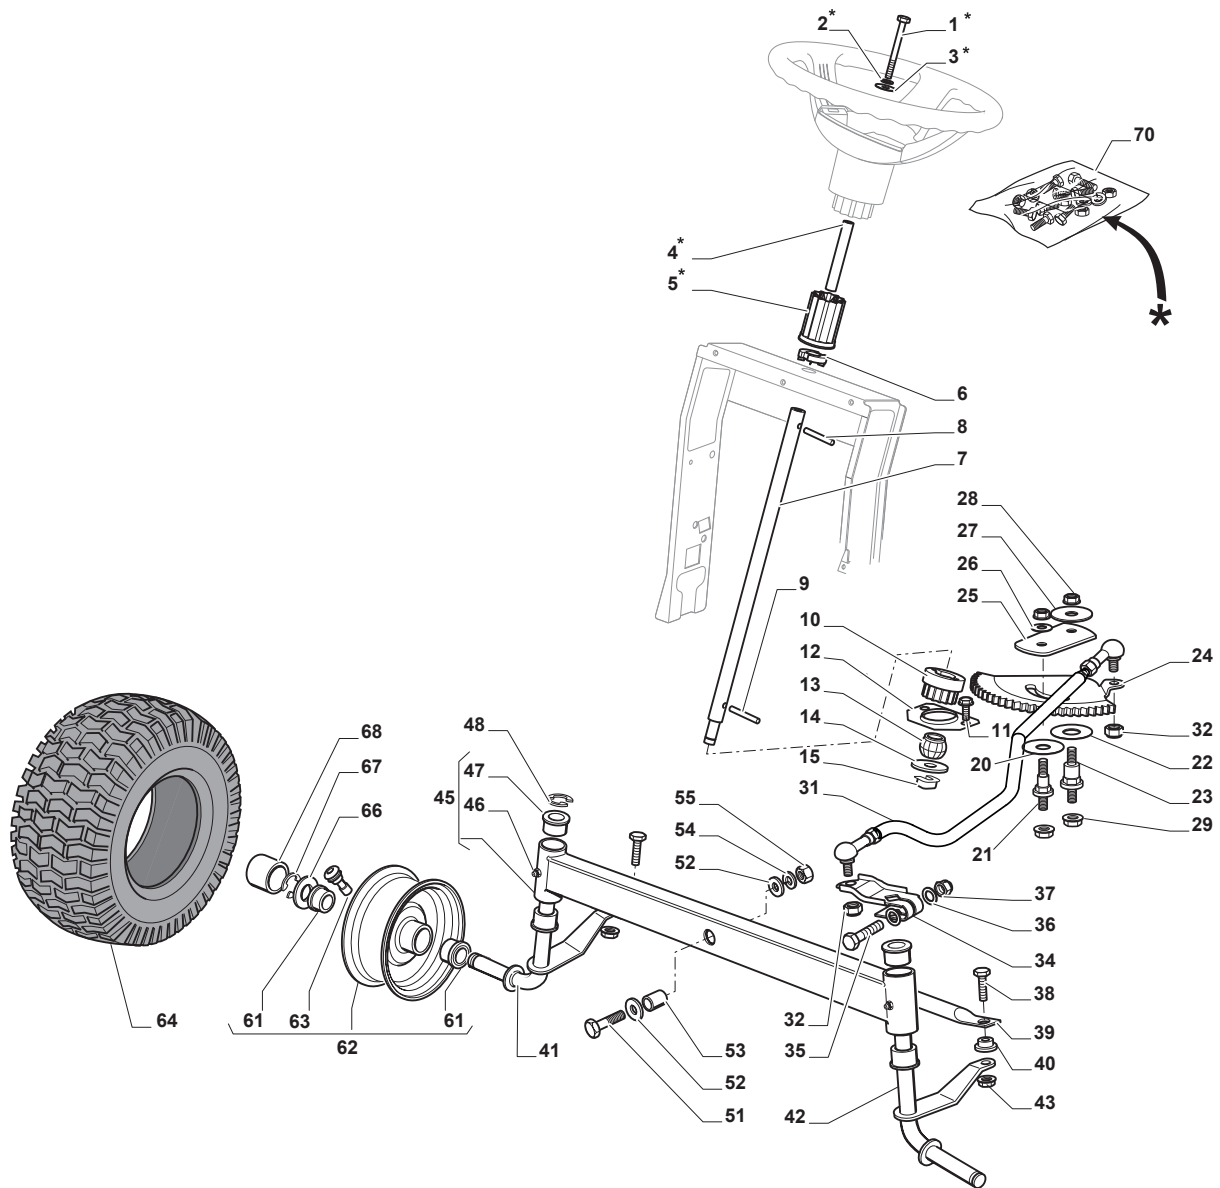

Fig.	Q.ty	Part No	Description	Notes
1	1	112692050/0	Screw	
2	1	112540260/0	Grower	
3	1	112523070/0	Washer	
4	1	125160047/0	Spacer	
5	1	325785318/0	Support	
6	1	325038008/0	Bushing	
7	1	125520007/0	Steering Column	
8	1	112620300/0	Spring	
9	1	112622650/0	Dowel pin	
10	1	125570003/0	Pinion	
11	2	127943051/0	Screw	
12	1	325785213/1	Support	
13	1	325743000/0	Joint	
14	1	112521370/0	Washer	
15	1	112436030/0	Plate	
20	1	322672151/0	Antifriction Washer	
21	1	125510104/0	Pin	
22	1	125670023/0	Washer	
23	1	125510109/0	Pin	
24	1	325735519/0	Steering Sector	
25	1	325547233/0	Plate	
26	1	112369500/0	Elastic Washer	
27	1	122160400/0	Elastic Disc	
28	2	112155010/0	Nut	
29	2	112155010/0	Nut	
31	1	382000665/1	Steering Rod	
32	2	112156602/0	Nut	
34	1	325318243/0	Lever	
35	1	112692390/0	Screw	
36	2	112521360/0	Washer	
37	1	112156602/0	Nut	
38	2	125510103/0	Pin	
39	1	325840029/0	Tie Rod	
40	2	325038007/0	Bushing	
41	1	382230369/0	Right Stub Axle	13 inch
41	1	382230373/0	Right Stub Axle	15 inch
42	1	382230371/0	Left Stub Axle	13 inch
42	1	382230375/0	Left Stub Axle	15 inch
43	2	112155000/0	Nut	
45	1	382034030/0	Equalizer With Bush And Lubricator	
46	2	112379511/0	Grease Dispenser	
47	4	125034002/1	Bushing	
48	1	112001010/0	Benzing Ring	
51	1	112692695/0	Screw	
52	2	112523100/0	Washer	
53	1	125160016/0	Spacer	
54	1	112587100/0	Grower	
55	1	112295300/0	Nut	
61	4	125122200/2	Bearing	
62	2	182000598/0	Rimm	
63	2	125950000/0	Valve	