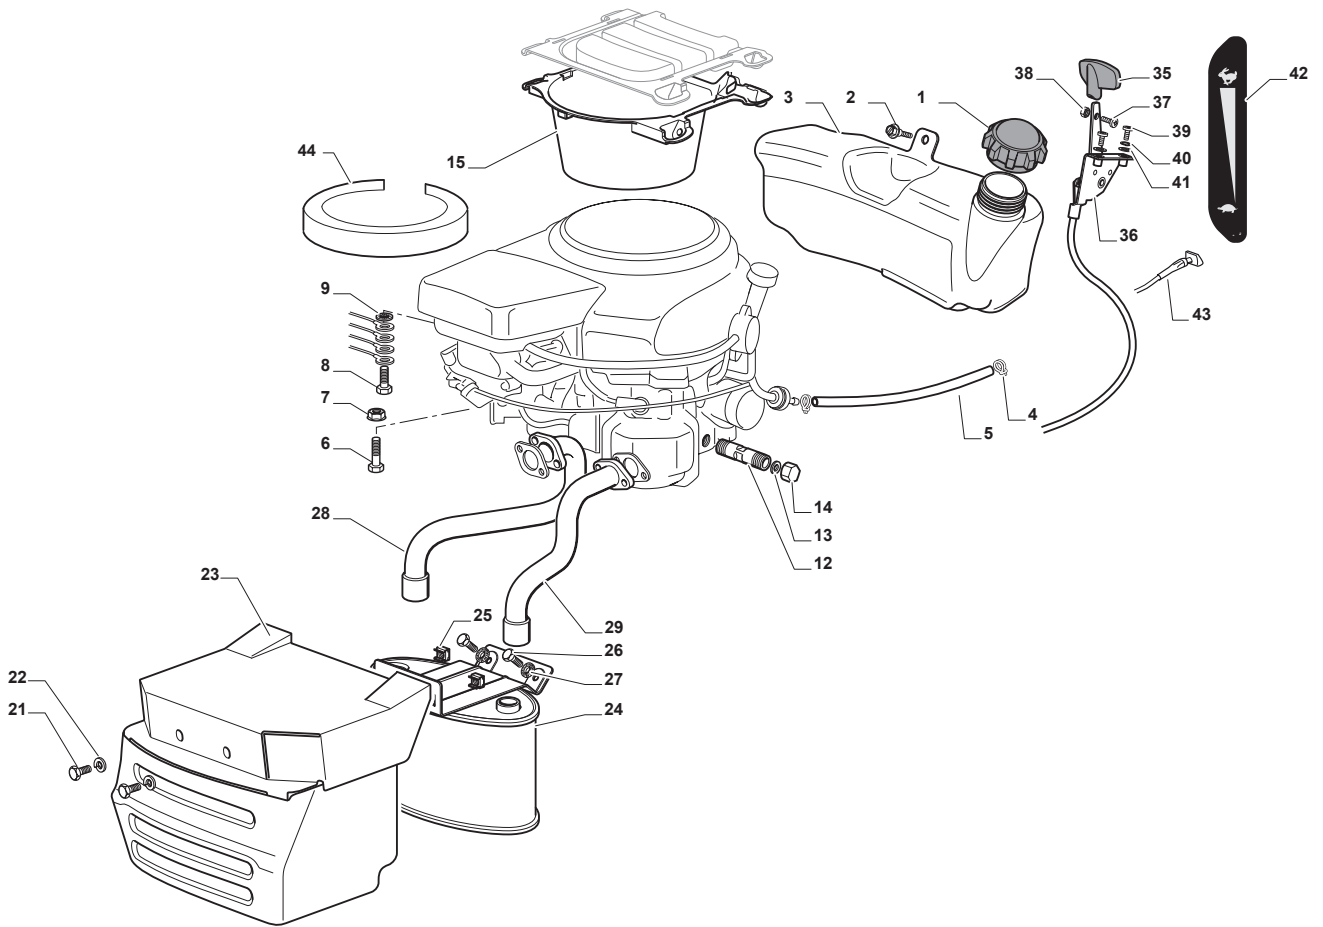

CODICE 94526

MP 84

Ride-on 84 Engine - Honda

Issue 19 - 2015

Fig.	Q.ty	Part No	Description	Notes
1	1	125795001/1	Cap	
2	4	125943010/0	Screw	
3	1	325735126/0	Fuel Tank	
4	2	118375051/1	Fair Led	
5	1	325869057/0	Connecting Tube	
6	4	112691115/0	Screw	
7	4	112154210/0	Nut	
8	1	112735124/0	Screw	
9	1	112540260/0	Grower	
12	1	125598052/0	Oil Discharge Extension	
13	1	118401001/1	Oil Seal	
14	1	118737849/0	Plug	
15	1	325108045/1	Conveyor	
21	2	112792611/0	Screw	
22	2	112540260/0	Grower	
23	1	382598049/0	Muffler Protection	
24	1	182750003/0	Muffler Assy	
25	2	112360425/0	Nut	
26	2	112792611/0	Screw	
27	2	112540260/0	Grower	
28	1	118738221/0	Exhaust Tube Right	
29	1	118738222/0	Right Exhaust Connection	
35	1	325394531/0	Knob	
36	1	182000217/0	Accelerator	
37	1	112726389/0	Screw	
38	1	112290800/0	Nut	
39	2	112726389/0	Screw	
40	2	112540020/0	Washer	
41	2	112521310/0	Washer	
42	1	114364617/0	Label	
43	1	125090006/0	Choke Control	
44	1	125730023/0	Intake Separator