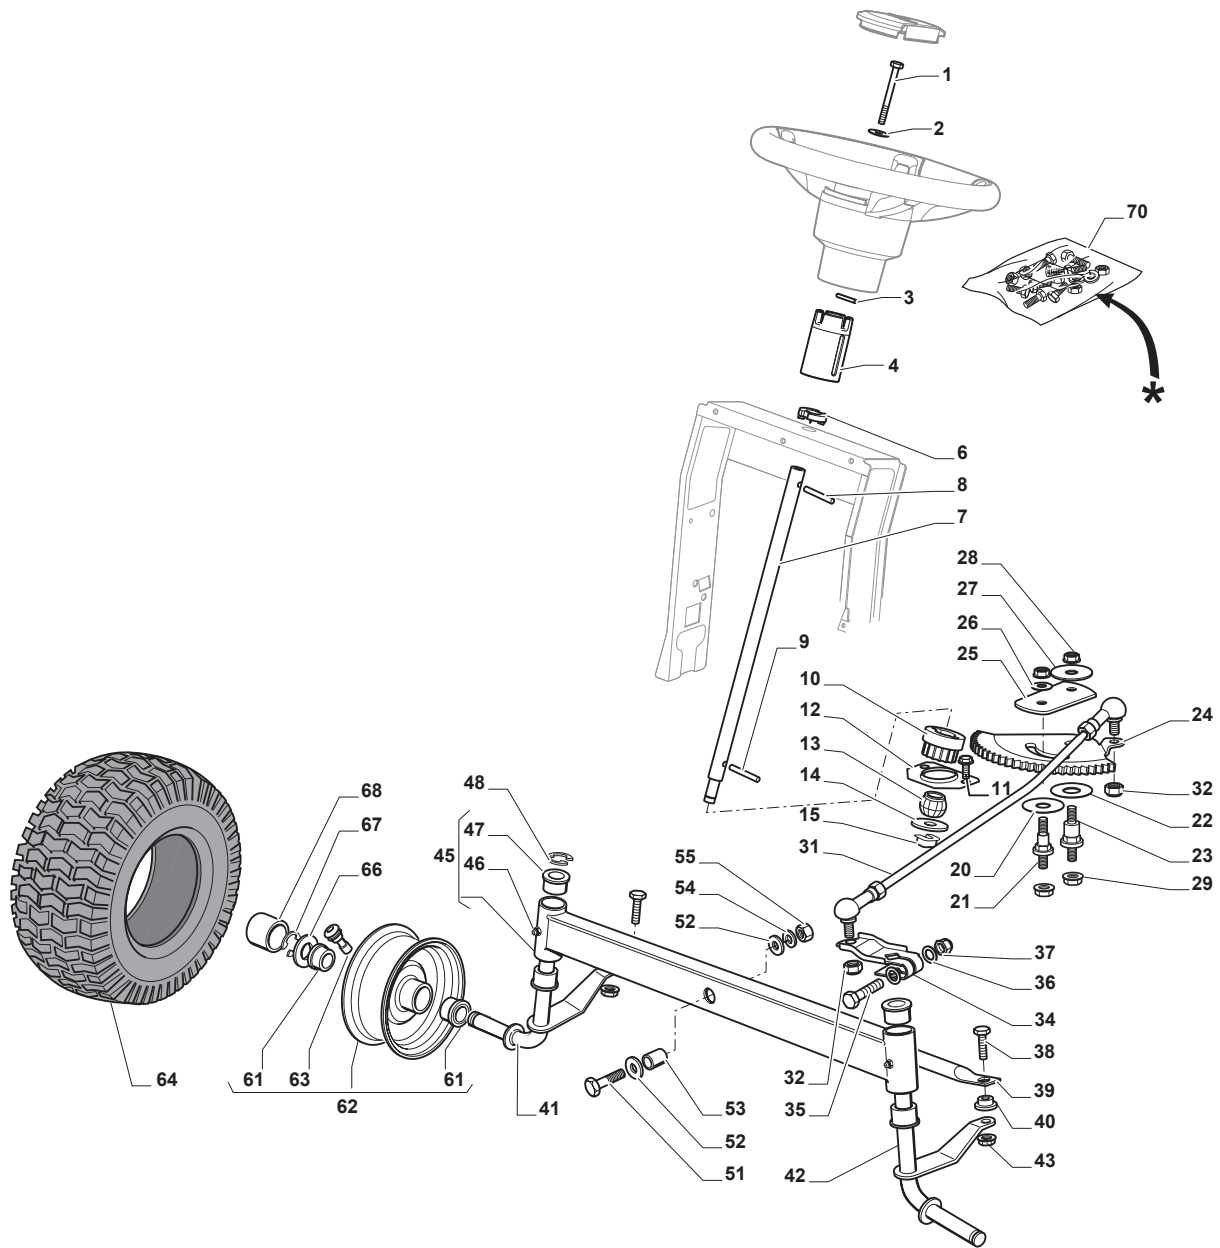

Fig.	Q.ty	Part No	Description	Notes
1	1	112692050/0	Screw	
2	1	112540260/0	Grower	
3	1	112523070/0	Washer	
4	1	382785266/0	Support	
6	1	325038008/0	Bushing	
7	1	125520007/0	Steering Column	
8	1	112620300/0	Spring	
9	1	112622650/0	Dowel pin	
10	1	125570003/0	Pinion	
11	2	127943051/0	Screw	
12	1	325785213/1	Support	
13	1	325743000/0	Joint	
14	1	112521370/0	Washer	
15	1	112436030/0	Plate	
20	1	322672151/0	Antifriction Washer	
21	1	125510104/0	Pin	
22	1	125670023/0	Washer	
23	1	125510109/0	Pin	
24	1	325735519/0	Steering Sector	
25	1	325547233/0	Plate	
26	1	112369500/0	Elastic Washer	
27	1	122160400/0	Elastic Disc	
28	2	112155010/0	Nut	
29	2	112155010/0	Nut	
31	1	382000566/2	Steering Rod	
32	2	112156602/0	Nut	
34	1	325318243/0	Lever	
35	1	112692390/0	Screw	
36	2	112521360/0	Washer	
37	1	112156602/0	Nut	
38	2	125510103/0	Pin	
39	1	325840029/0	Tie Rod	
40	2	325038007/0	Bushing	
41	1	382230369/0	Right Stub Axle	13 inch
41	1	382230373/0	Right Stub Axle	15 inch
42	1	382230371/0	Left Stub Axle	13 inch
42	1	382230375/0	Left Stub Axle	15 inch
43	2	112155000/0	Nut	
45	1	382034030/0	Equalizer With Bush And Lubricator	
46	2	112379511/0	Grease Dispenser	
47	4	125034002/1	Bushing	
48	1	112001010/0	Benzing Ring	
51	1	112692695/0	Screw	
52	2	112523100/0	Washer	
53	1	125160016/0	Spacer	
54	1	112587100/0	Grower	
55	1	112295300/0	Nut	
61	4	125122200/2	Bearing	
62	2	182000598/0	Rimm	
63	2	125950000/0	Valve	
64	2	125590014/0	Tyre	13 inch