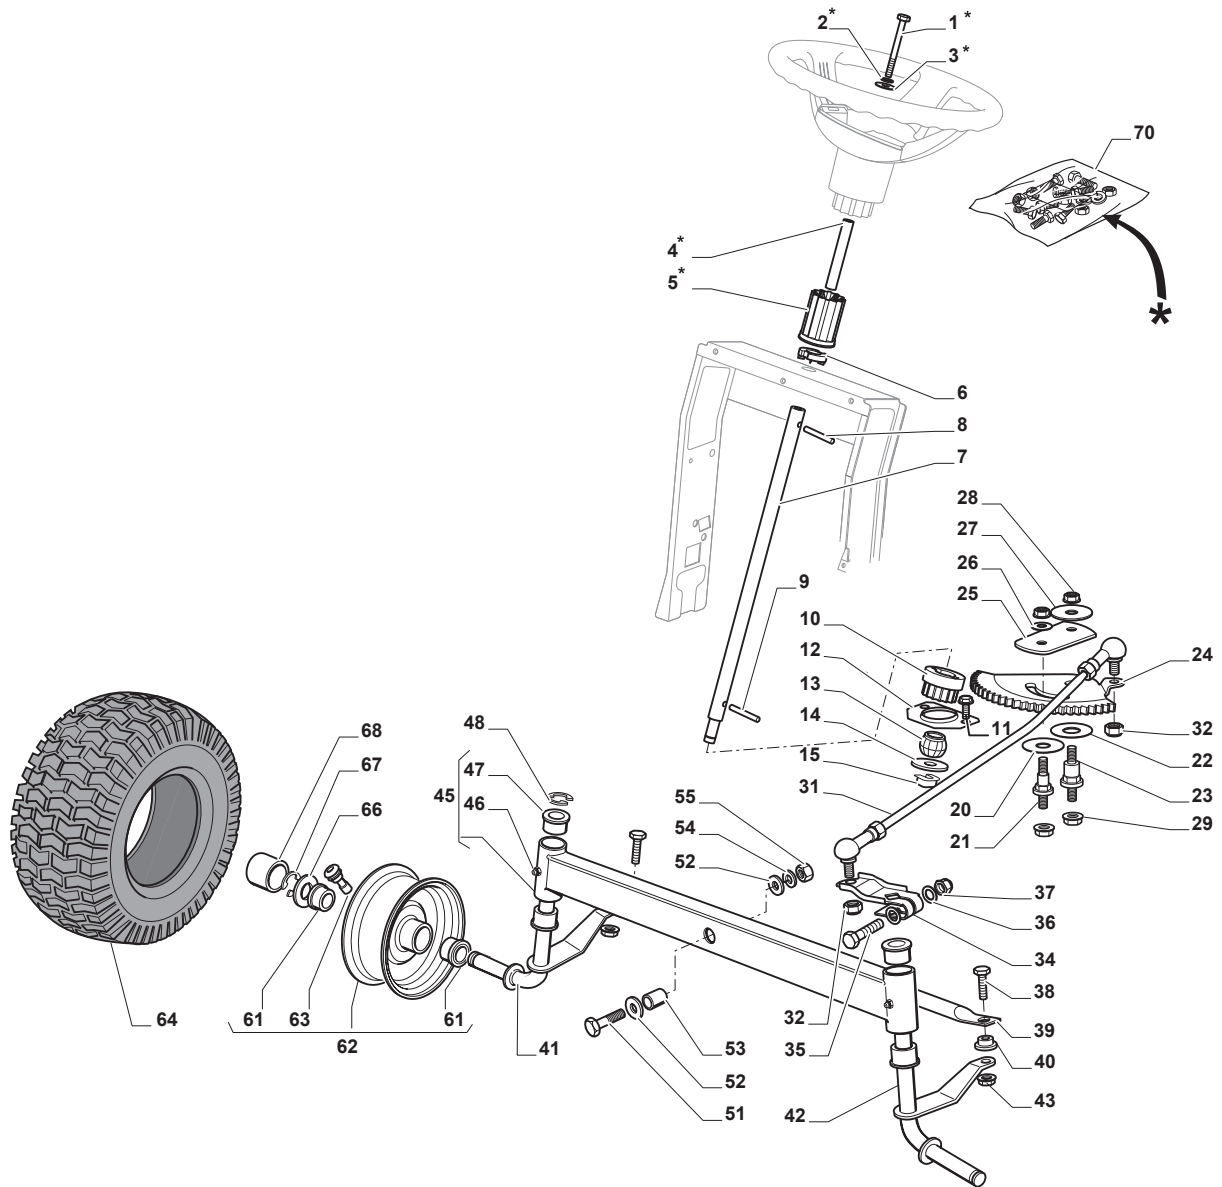

CODICE 94526

MP 84

Ride-on 84 Steering

Issue 19 - 2015

Fig.	Q.ty	Part No	Description	Notes
1	1	112692050/0	Screw	
2	1	112540260/0	Grower	
3	1	112523070/0	Washer	
4	1	125160047/0	Spacer	
5	1	325785318/0	Support	
6	1	325038008/0	Bushing	
7	1	125520007/0	Steering Column	
8	1	112620300/0	Spring	
9	1	112622650/0	Dowel pin	
10	1	125570003/0	Pinion	
11	2	127943051/0	Screw	
12	1	325785213/1	Support	
13	1	325743000/0	Joint	
14	1	112521370/0	Washer	
15	1	112436030/0	Plate	
20	1	322672151/0	Antifriction Washer	
21	1	125510104/0	Pin	
22	1	125670023/0	Washer	
23	1	125510109/0	Pin	
24	1	325735519/0	Steering Sector	
25	1	325547233/0	Plate	
26	1	112369500/0	Elastic Washer	
27	1	122160400/0	Elastic Disc	
28	2	112155010/0	Nut	
29	2	112154210/0	Nut	
31	1	382000566/1	Steering Rod	
32	2	112156602/0	Nut	
34	1	325318243/0	Lever	
35	1	112692390/0	Screw	
36	2	112521360/0	Washer	
37	1	112156602/0	Nut	
38	2	125510103/0	Pin	
39	1	325840029/0	Tie Rod	
40	2	325038007/0	Bushing	
41	1	382230369/0	Right Stub Axle	13 inch
41	1	382230373/0	Right Stub Axle	15 inch
42	1	382230371/0	Left Stub Axle	13 inch
42	1	382230375/0	Left Stub Axle	15 inch
43	2	112155000/0	Nut	
45	1	382034030/0	Equalizer With Bush And Lubricator	
46	2	112379511/0	Grease Dispenser	
47	4	125034002/1	Bushing	
48	1	112001010/0	Benzing Ring	
51	1	112692695/0	Screw	
52	2	112523100/0	Washer	
53	1	125160016/0	Spacer	
54	1	112587100/0	Grower	
55	1	112295300/0	Nut	
61	4	125122200/2	Bearing	
62	2	182000598/0	Rimm	
63	2	125950000/0	Valve